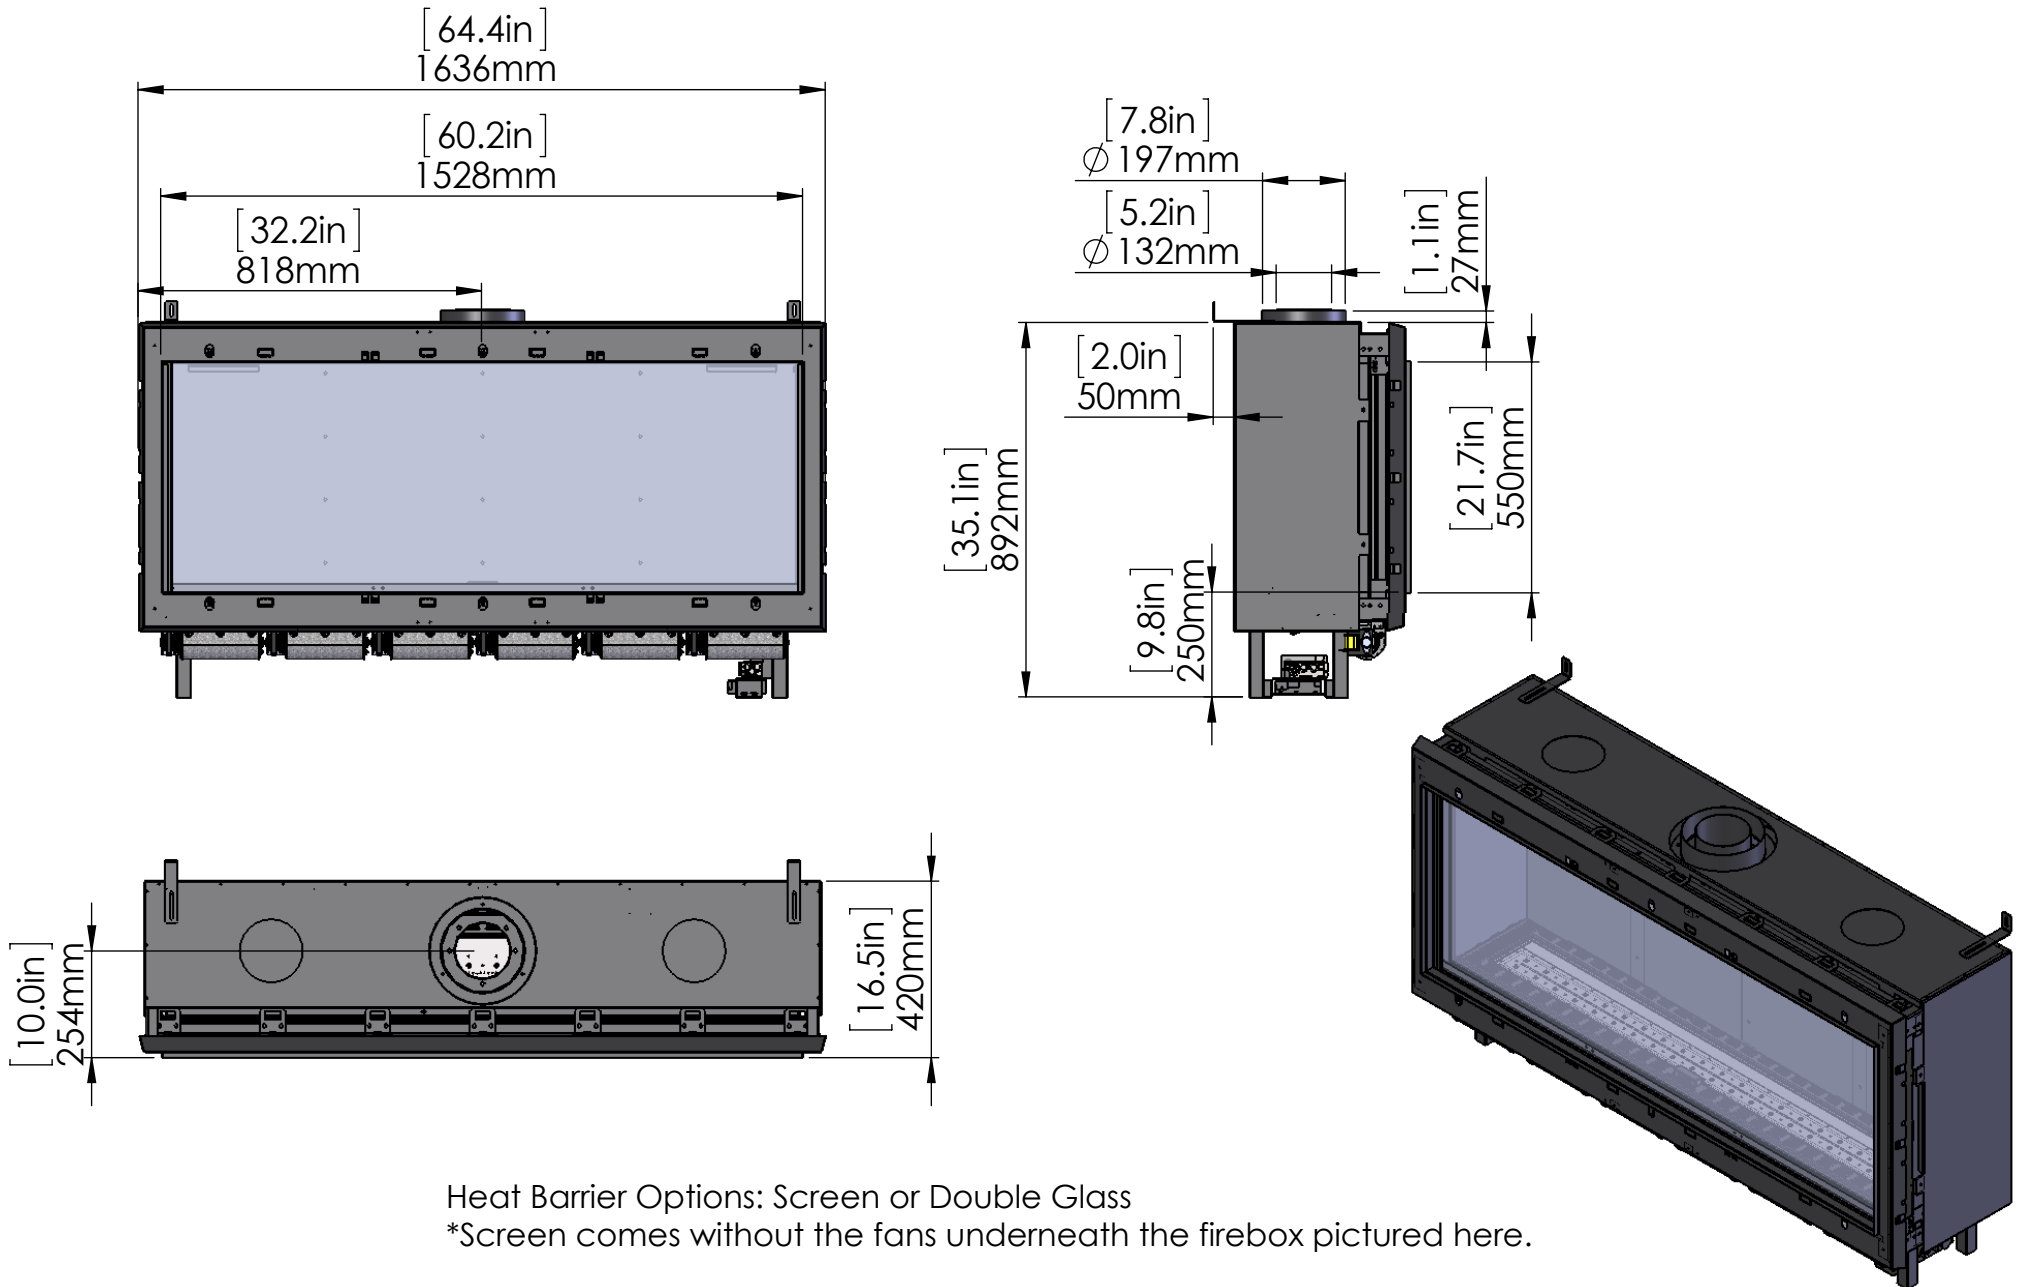

150H Front

Heat Barrier Options: Screen or Double Glass

*Screen comes without the fans underneath the firebox pictured here.