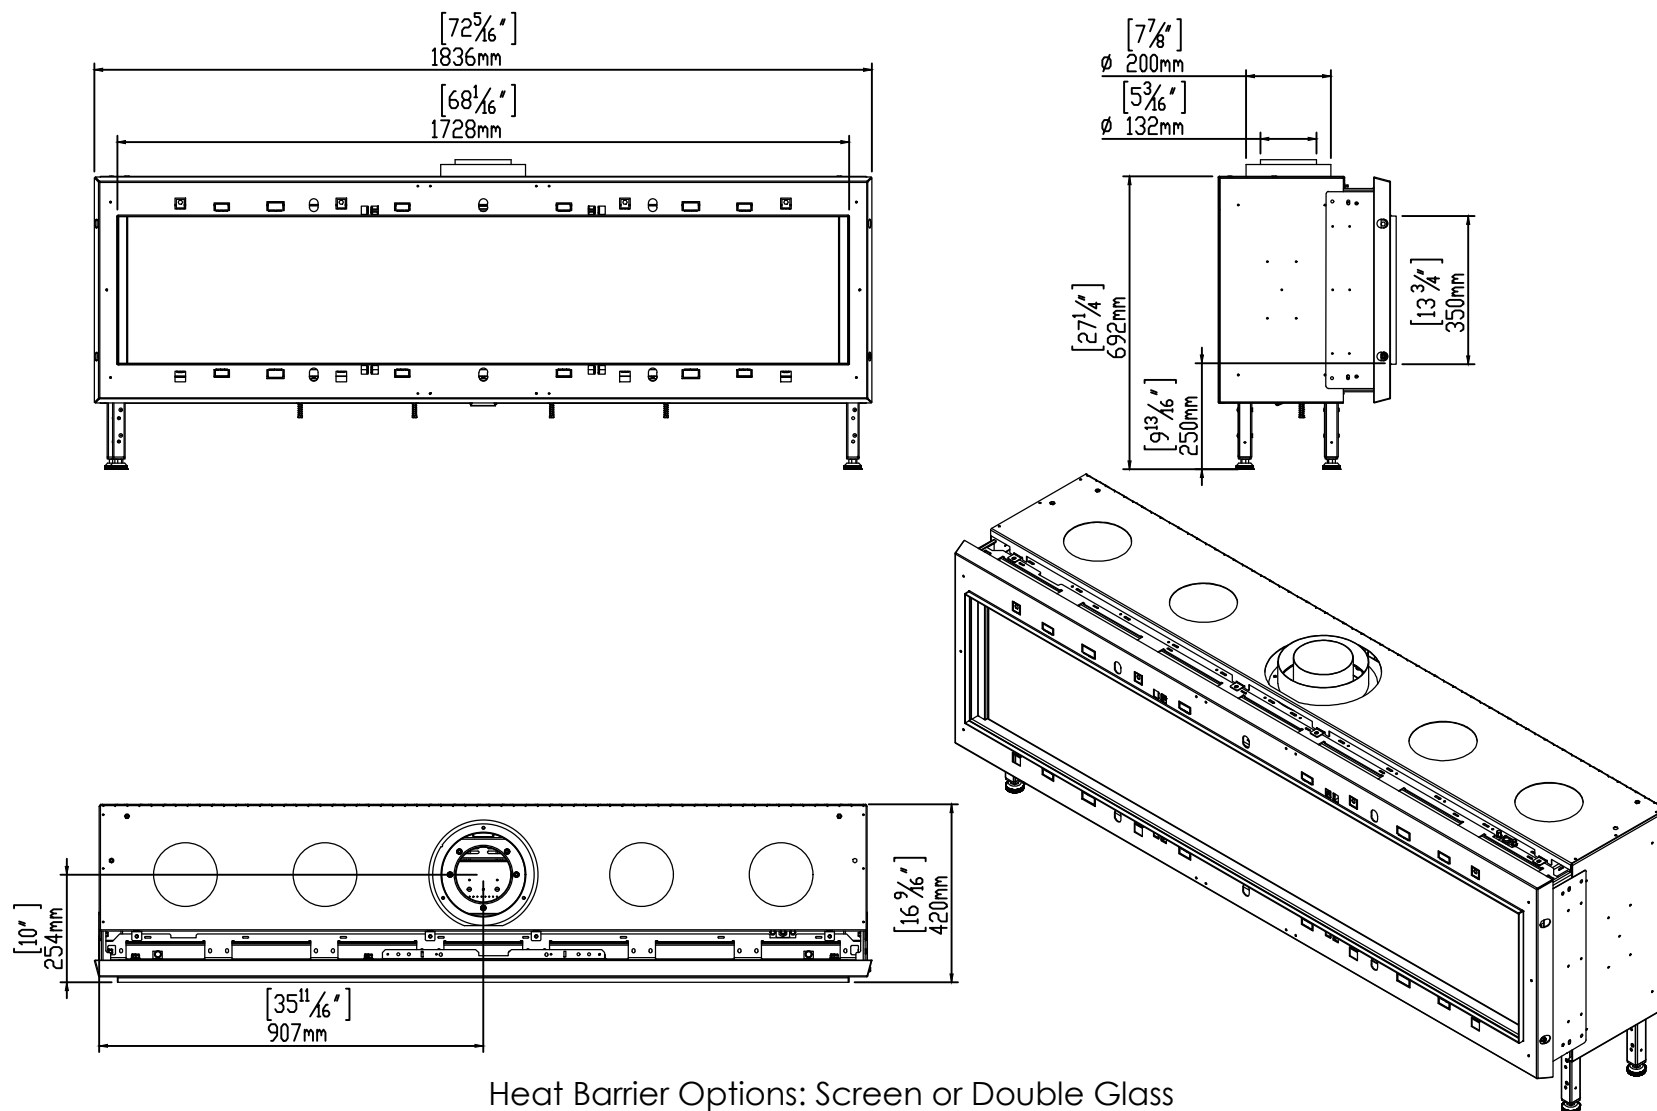

ORTAL
YOUR LIFE. YOUR FIRE

170 Front

8/15/2018

Heat Barrier Options: Screen or Double Glass

*Double Glass comes with fans underneath the firebox that are not pictured here.