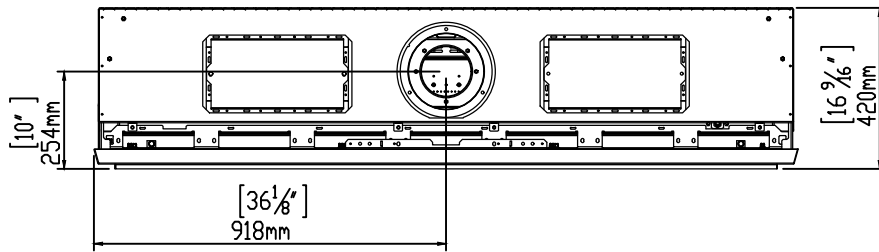

# 170H Front

8/15/2018

Heat Barrier Options: Screen or Double Glass

\*Double Glass comes with fans underneath the firebox that are not pictured here.