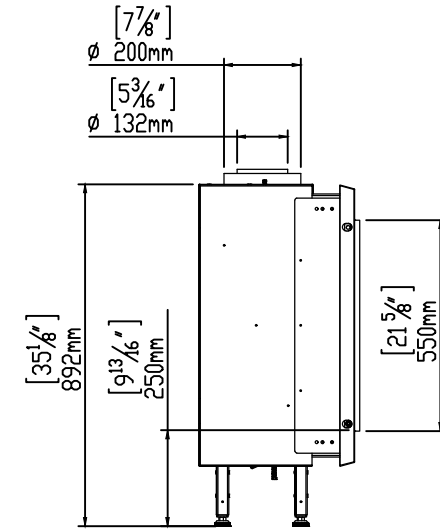

# 170H Front

8/15/2018

Heat Barrier Options: Screen or Double Glass

\*Double Glass comes with fans underneath the firebox that are not pictured here.