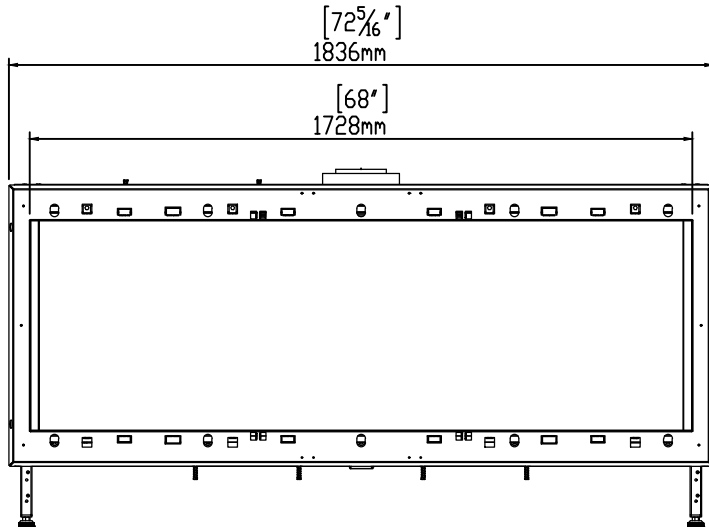

# 170H Front

8/15/2018

Heat Barrier Options: Screen or Double Glass

\*Double Glass comes with fans underneath the firebox that are not pictured here.