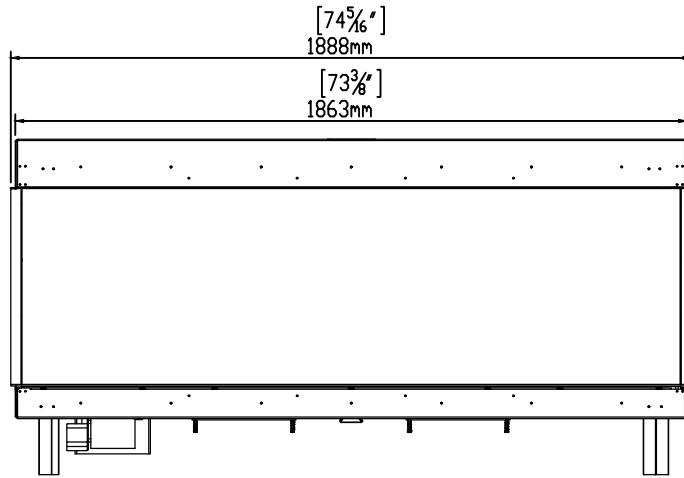

ORTAL
YOUR LIFE. YOUR FIRE

170H TS

8/15/2018

Heat Barrier Options: Screen or Double Glass

*Double Glass comes with fans underneath the firebox that are not pictured here.