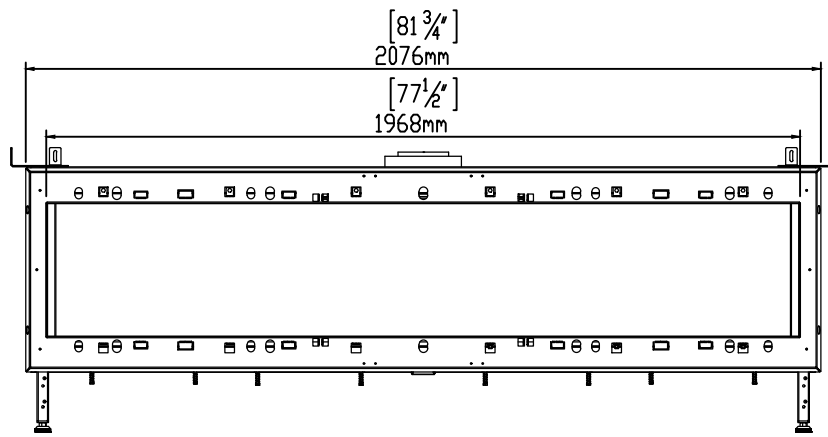

ORTAL 200 Front

YOUR LIFE. YOUR FIRE

8/15/2018

Heat Barrier Options: Screen or Double Glass

*Double Glass comes with fans underneath the firebox that are not pictured here.