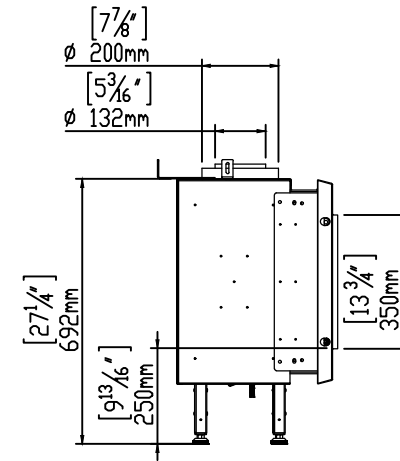

ORTAL 200 Front

YOUR LIFE. YOUR FIRE

8/15/2018

Heat Barrier Options: Screen or Double Glass

*Double Glass comes with fans underneath the firebox that are not pictured here.