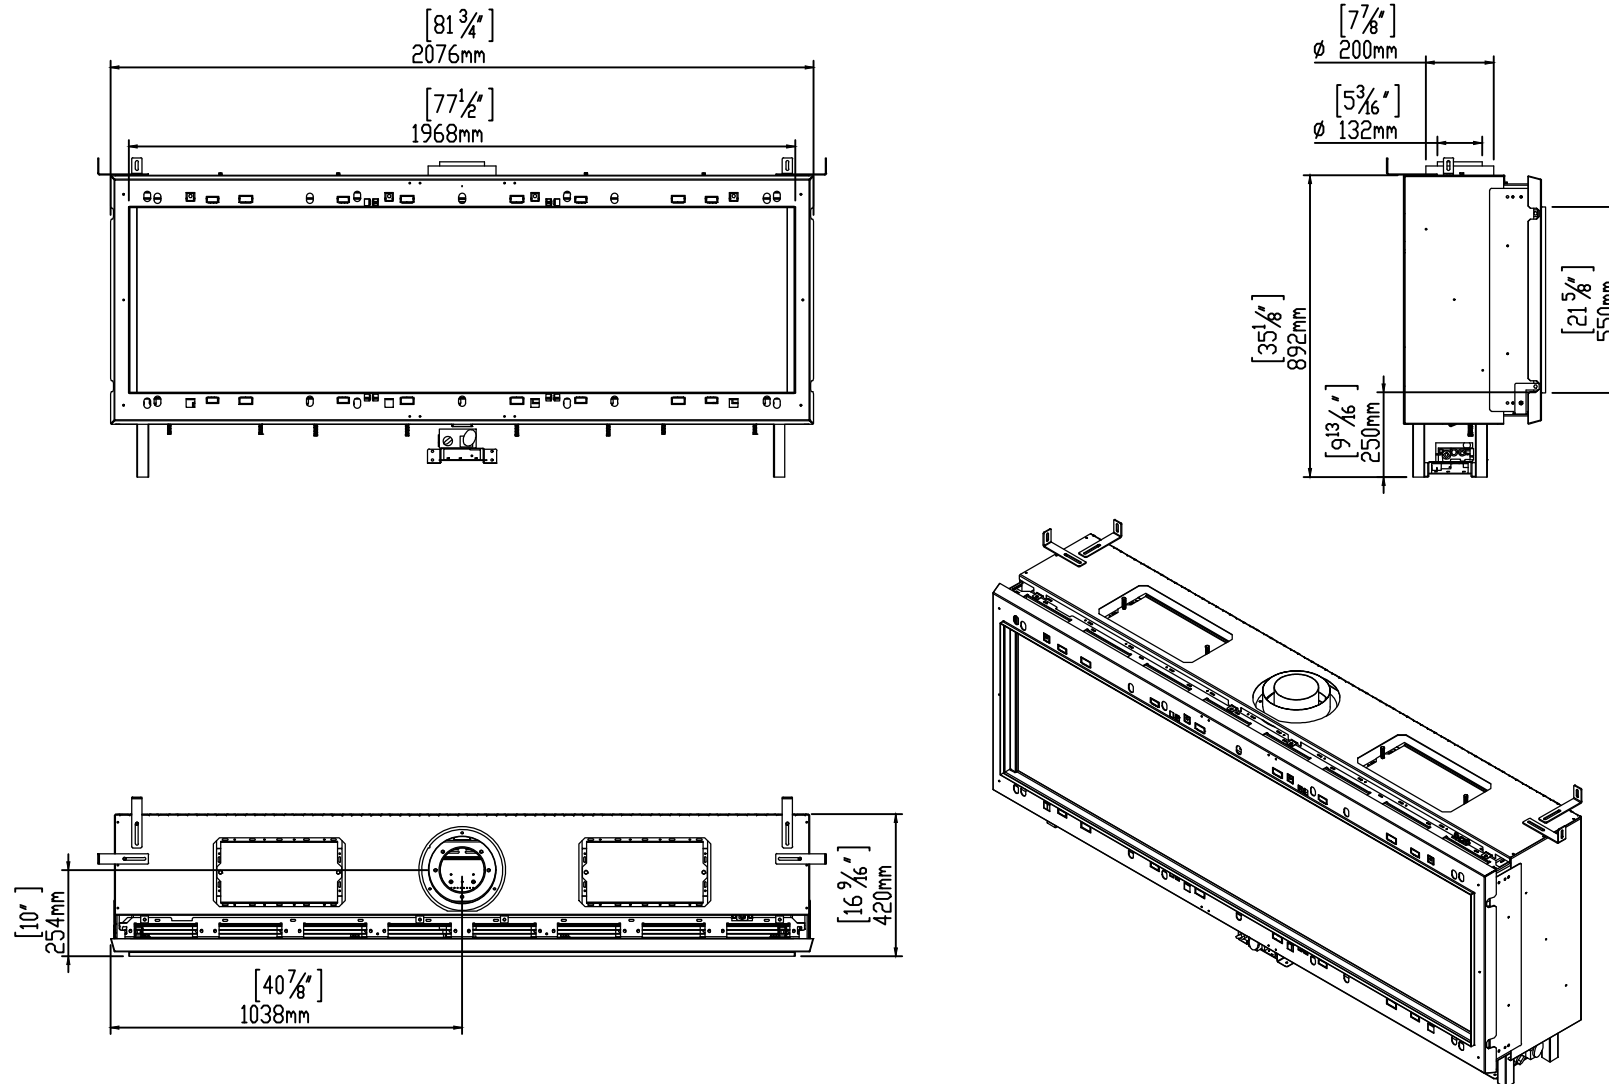

200H Front

8/15/2018

Heat Barrier Options: Screen or Double Glass

*Double Glass comes with fans underneath the firebox that are not pictured here.