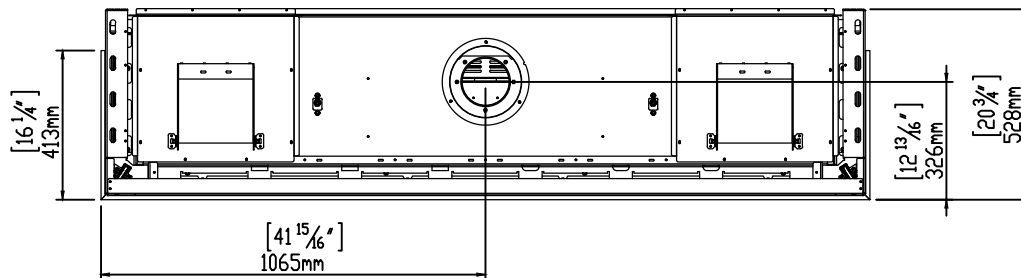

ORTAL
YOUR LIFE. YOUR FIRE

200H TS

8/15/2018

Heat Barrier Options: Screen or Double Glass

*Double Glass comes with fans underneath the firebox that are not pictured here.