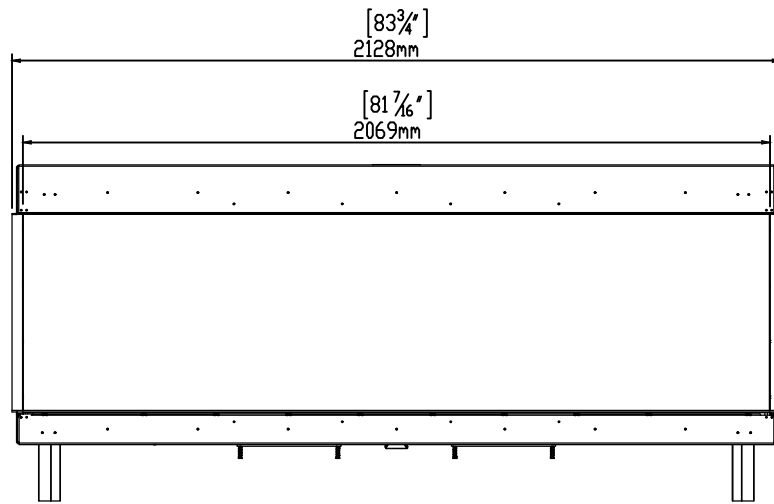

ORTAL
YOUR LIFE. YOUR FIRE

200H TS

8/15/2018

Heat Barrier Options: Screen or Double Glass

*Double Glass comes with fans underneath the firebox that are not pictured here.