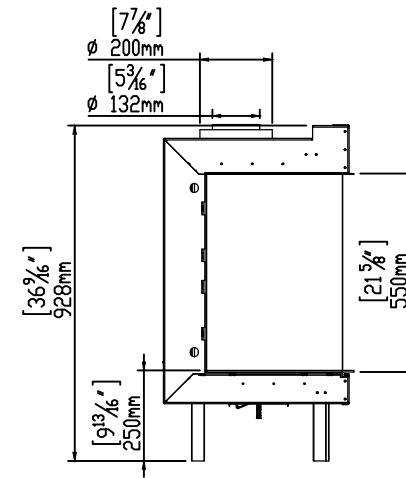

ORTAL
YOUR LIFE. YOUR FIRE

200H TS

8/15/2018

Heat Barrier Options: Screen or Double Glass

*Double Glass comes with fans underneath the firebox that are not pictured here.