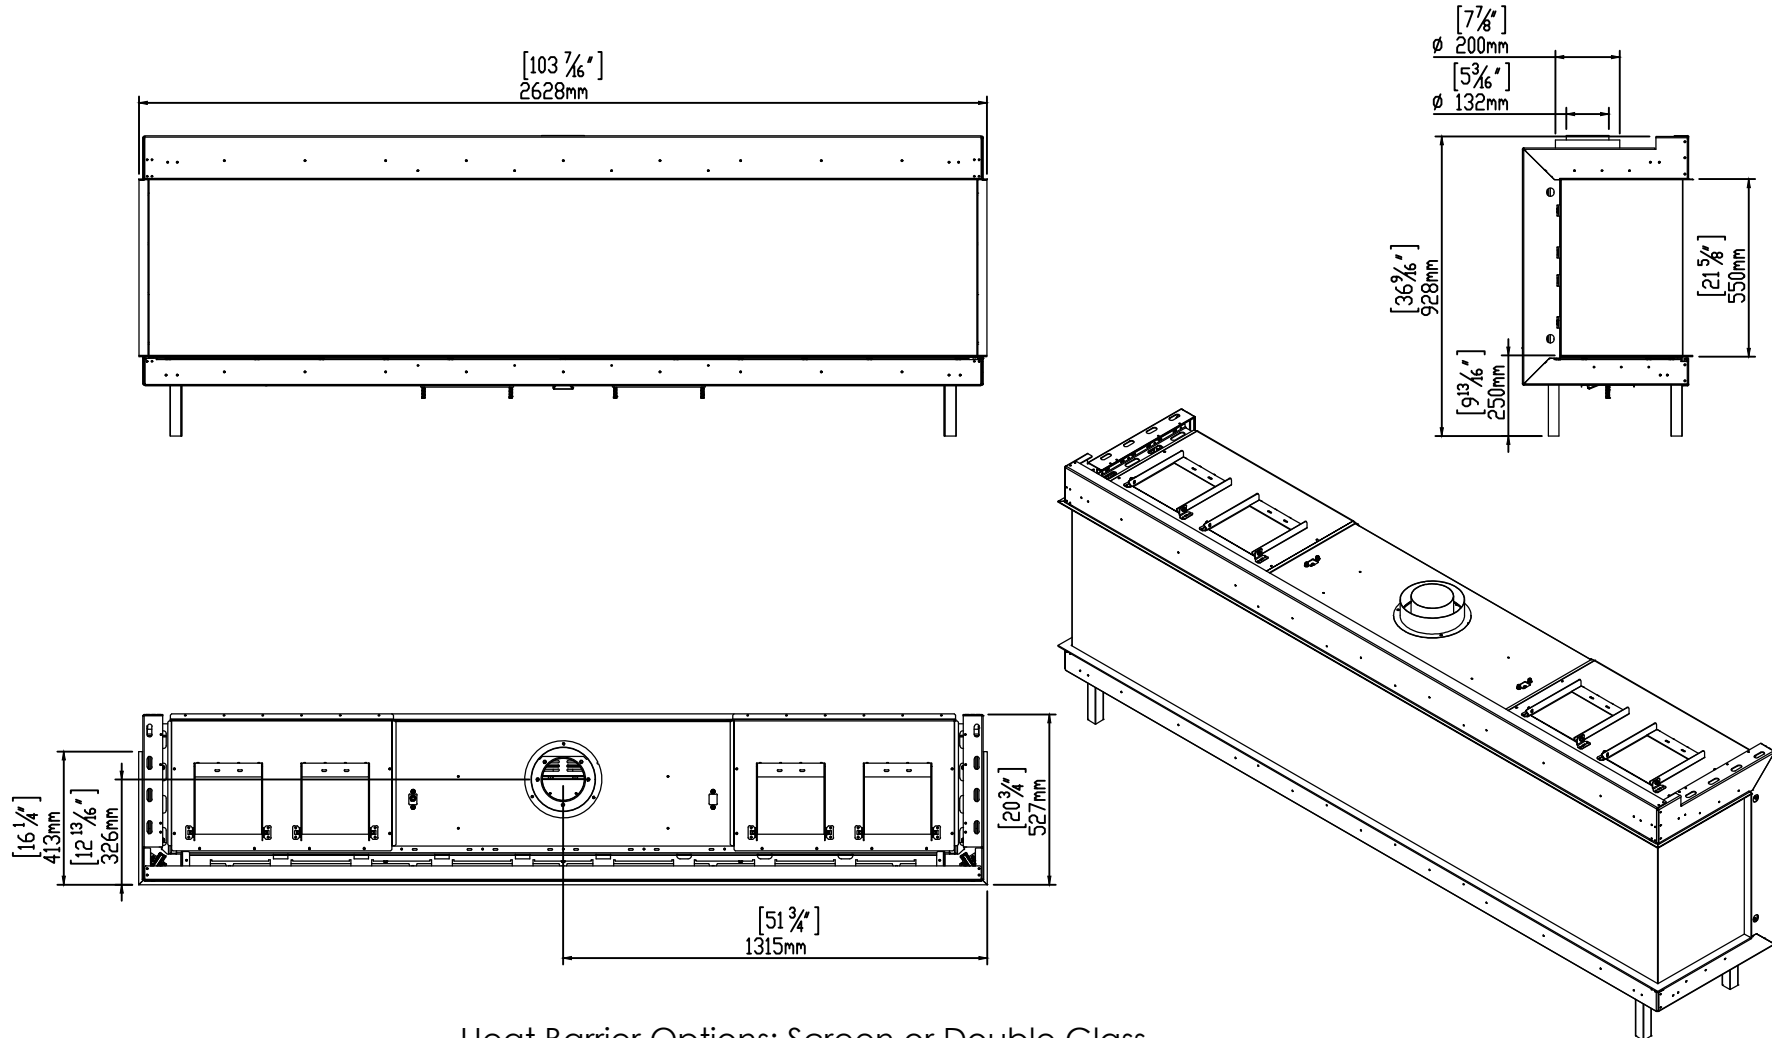

250H TS

8/15/2018

Heat Barrier Options: Screen or Double Glass

*Double Glass comes with fans underneath the firebox that are not pictured here.