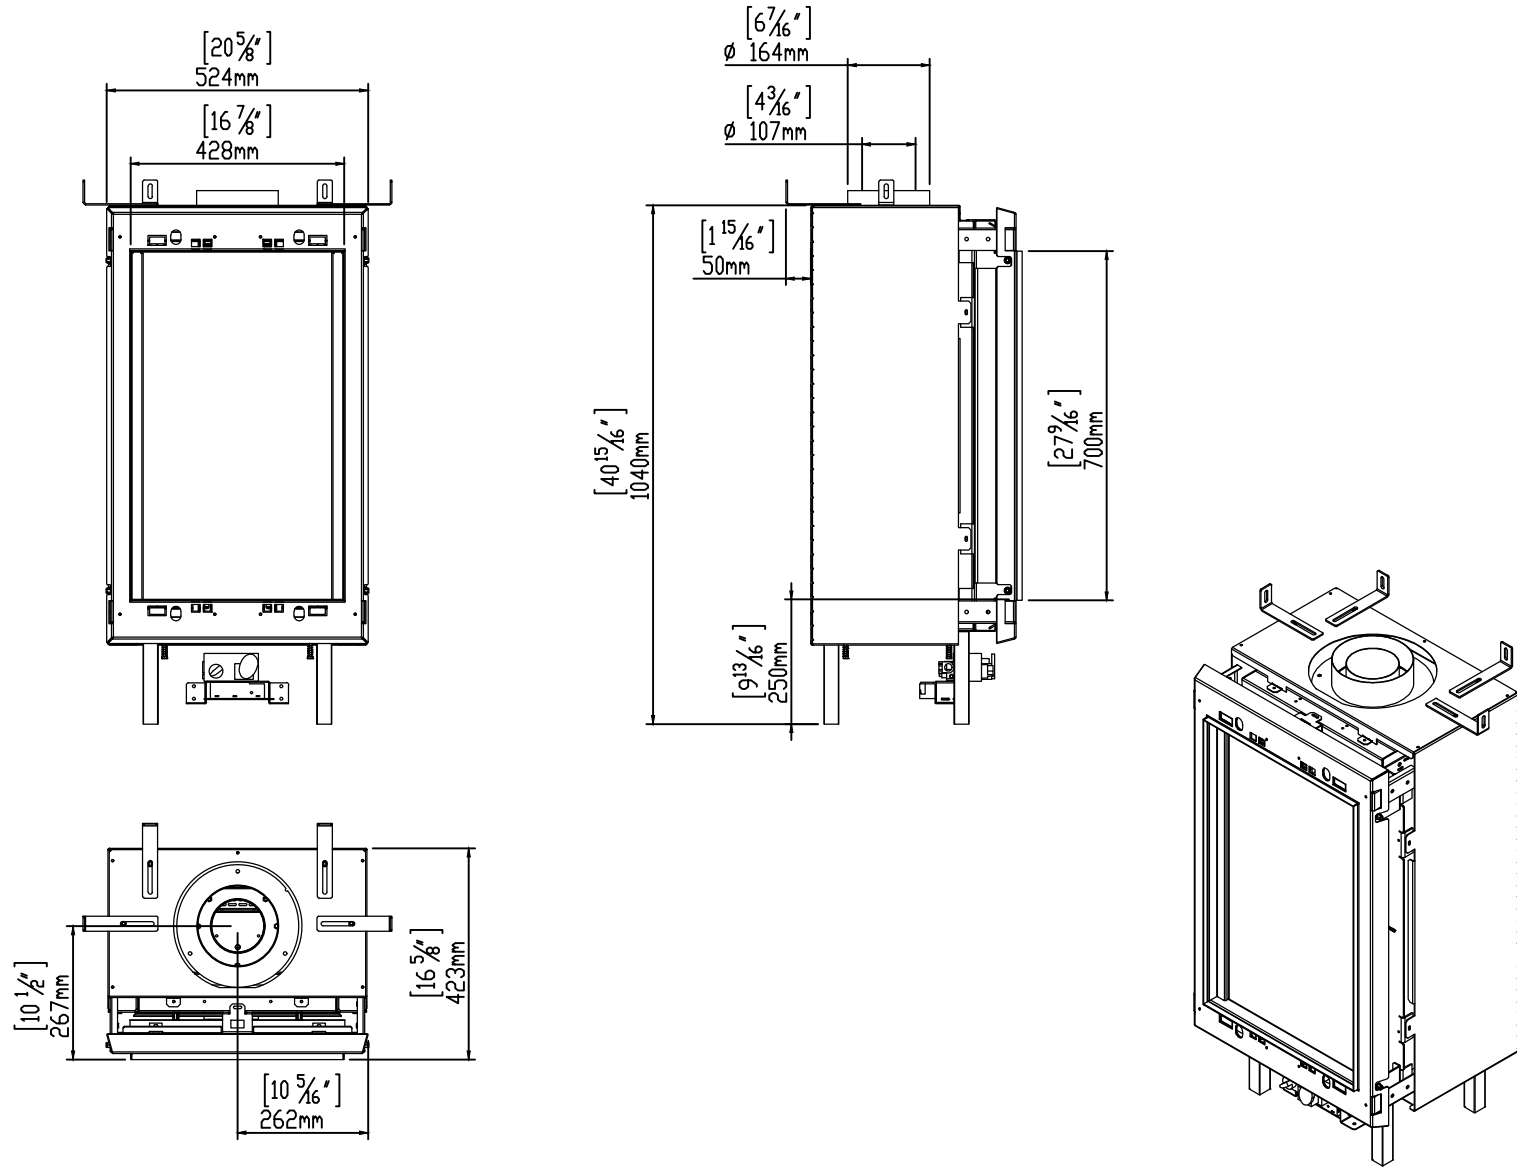

# 40H70 Front

Heat Barrier Options: Screen only