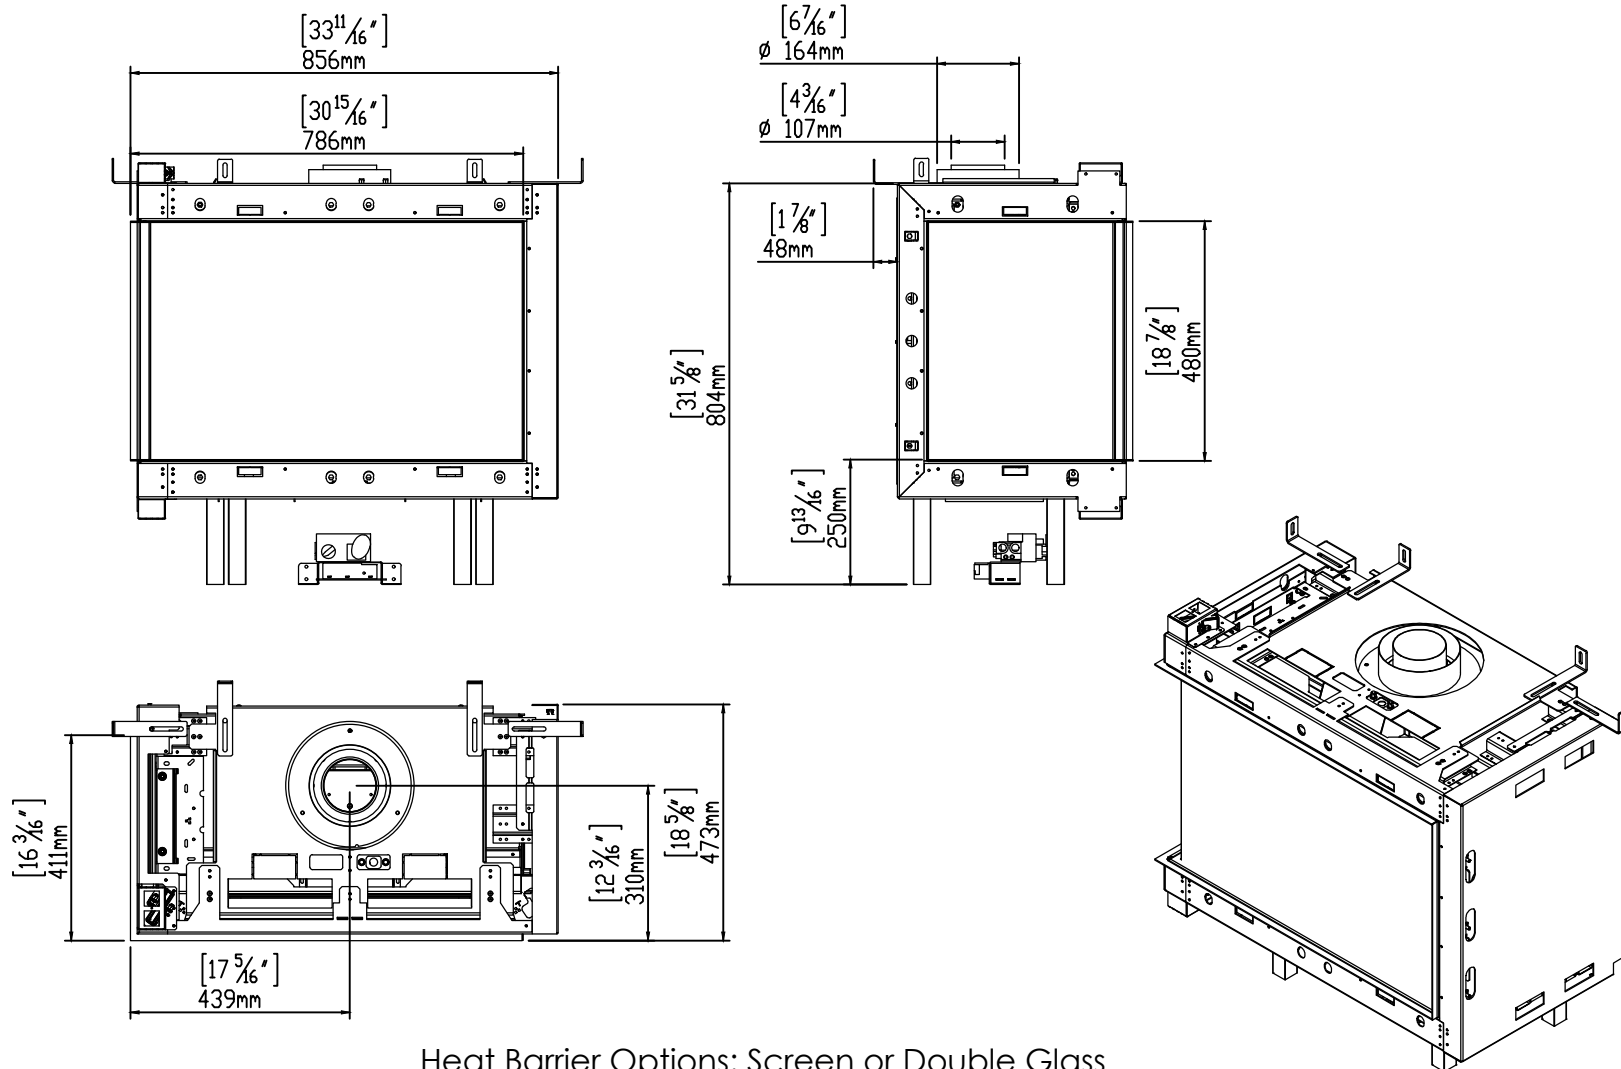

ORTAL
YOUR LIFE. YOUR FIRE

75 LS

Heat Barrier Options: Screen or Double Glass

*Double Glass comes with fans underneath the firebox that are not pictured here.