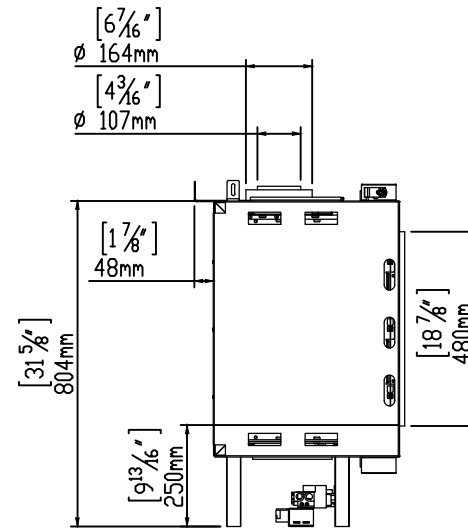

ORTAL
YOUR LIFE. YOUR FIRE

75 RS

8/15/2018

Heat Barrier Options: Screen or Double Glass

*Double Glass comes with fans underneath the firebox that are not pictured here.