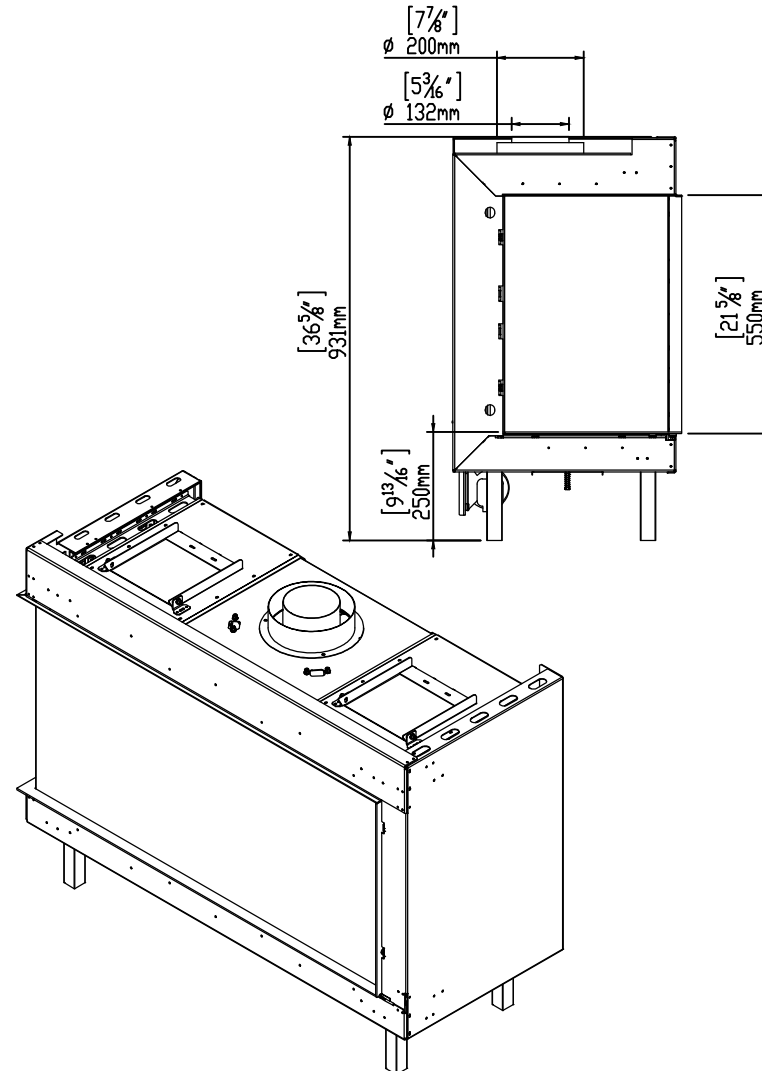

**ORTAL**  
YOUR LIFE. YOUR FIRE

110H LS

8/16/2018

Heat Barrier Options: Screen or Double Glass

\*Double Glass comes with fans underneath the firebox that are not pictured here.