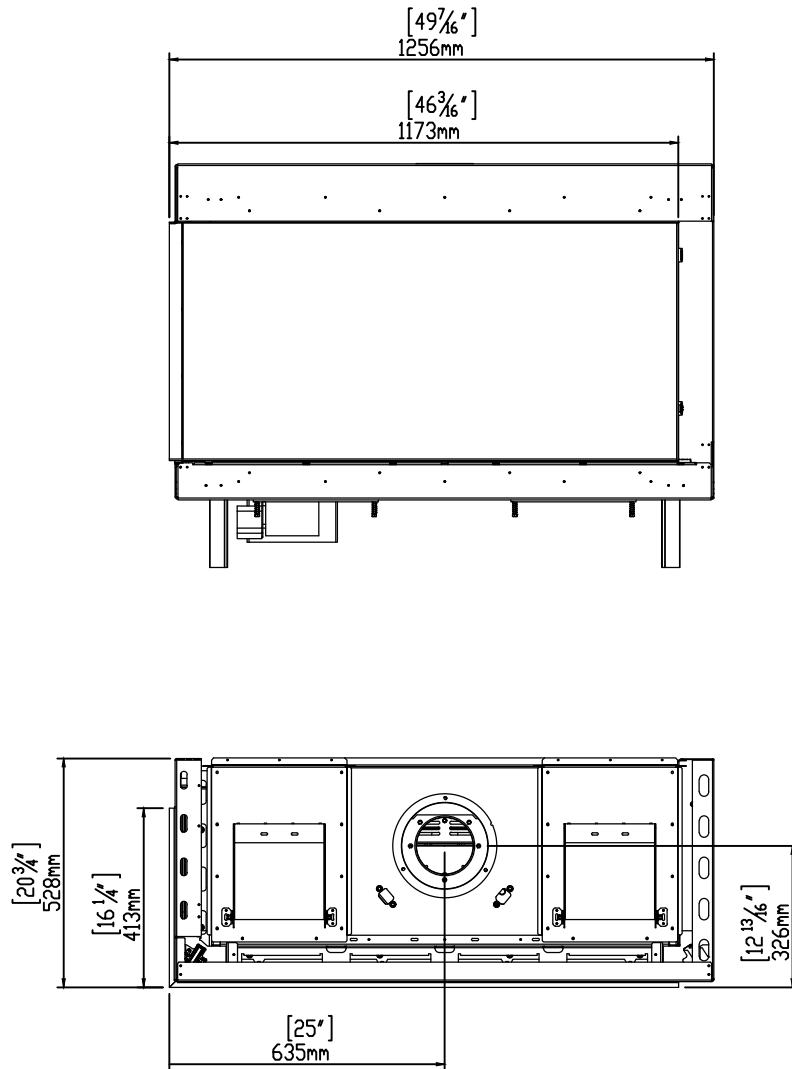

**ORTAL**  
YOUR LIFE. YOUR FIRE

110H LS

8/16/2018

Heat Barrier Options: Screen or Double Glass

\*Double Glass comes with fans underneath the firebox that are not pictured here.