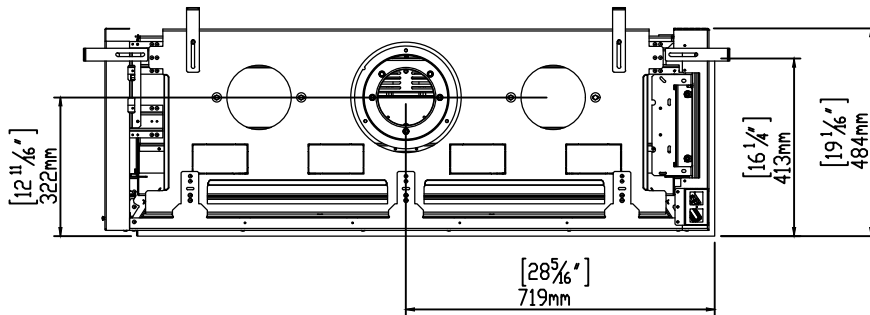

ORTAL
YOUR LIFE. YOUR FIRE

130 RS

8/15/2018

Heat Barrier Options: Screen or Double Glass

*Double Glass comes with fans underneath the firebox that are not pictured here.