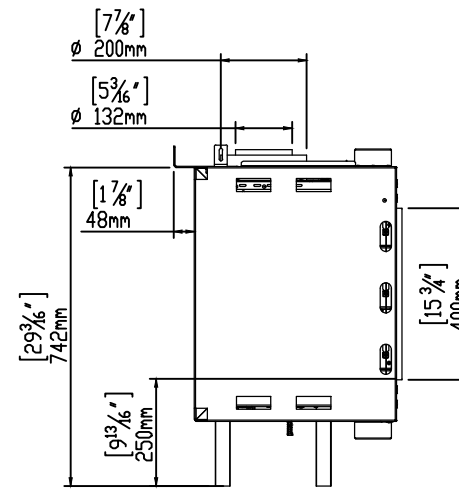

ORTAL
YOUR LIFE. YOUR FIRE

130 RS

8/15/2018

Heat Barrier Options: Screen or Double Glass

*Double Glass comes with fans underneath the firebox that are not pictured here.