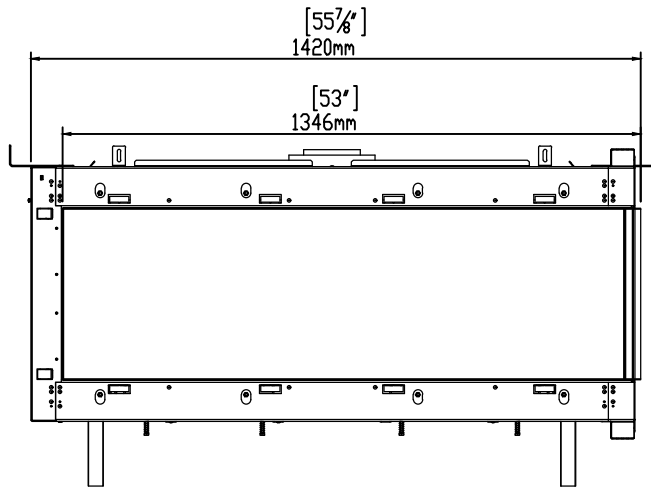

ORTAL
YOUR LIFE. YOUR FIRE

130 RS

8/15/2018

Heat Barrier Options: Screen or Double Glass

*Double Glass comes with fans underneath the firebox that are not pictured here.