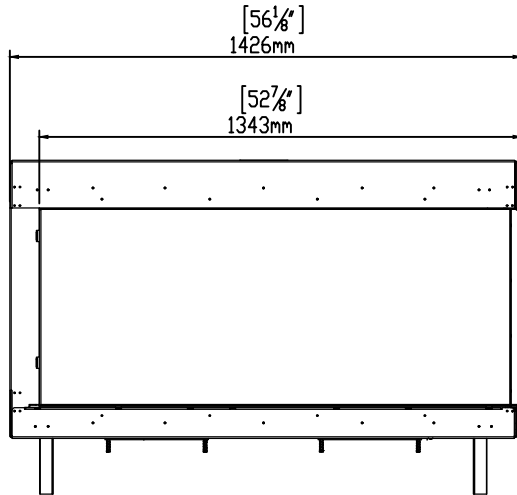

ORTAL
YOUR LIFE. YOUR FIRE

130H RS

8/15/2018

Heat Barrier Options: Screen or Double Glass

*Double Glass comes with fans underneath the firebox that are not pictured here.