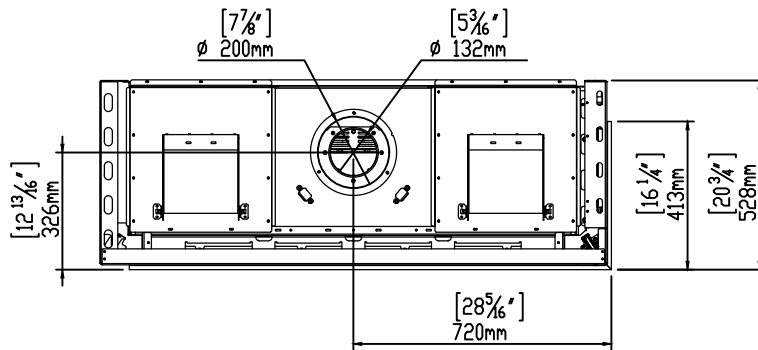

ORTAL
YOUR LIFE. YOUR FIRE

130H RS

8/15/2018

Heat Barrier Options: Screen or Double Glass

*Double Glass comes with fans underneath the firebox that are not pictured here.