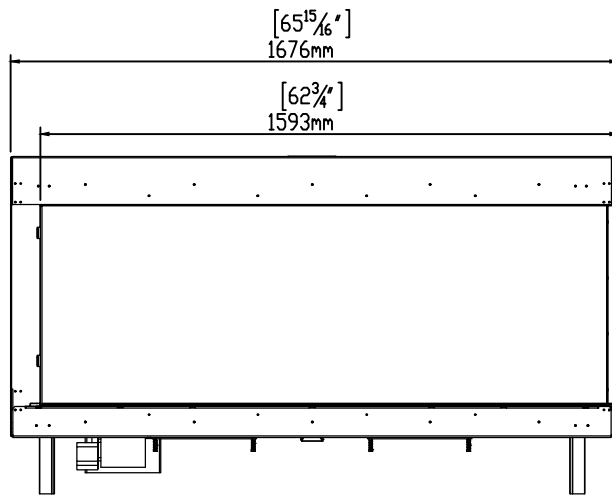

ORTAL
YOUR LIFE. YOUR FIRE

150H RS

8/15/2018

Heat Barrier Options: Screen or Double Glass

*Double Glass comes with fans underneath the firebox that are not pictured here.