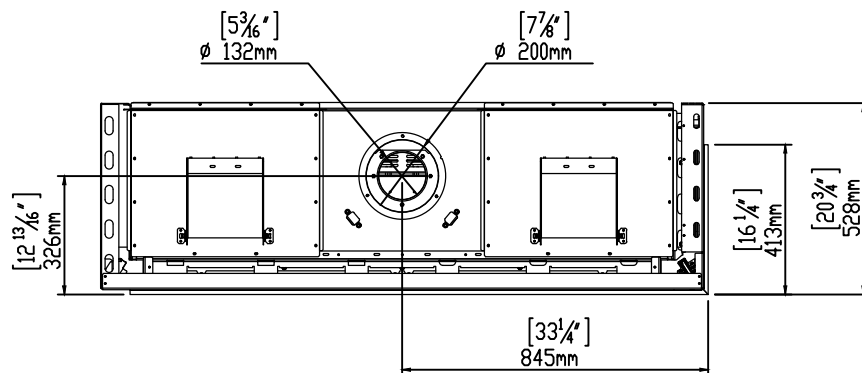

ORTAL
YOUR LIFE. YOUR FIRE

150H RS

8/15/2018

Heat Barrier Options: Screen or Double Glass

*Double Glass comes with fans underneath the firebox that are not pictured here.