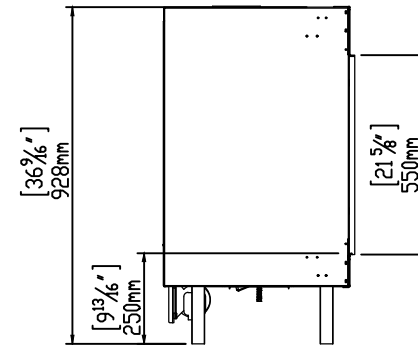

ORTAL
YOUR LIFE. YOUR FIRE

150H RS

8/15/2018

Heat Barrier Options: Screen or Double Glass

*Double Glass comes with fans underneath the firebox that are not pictured here.