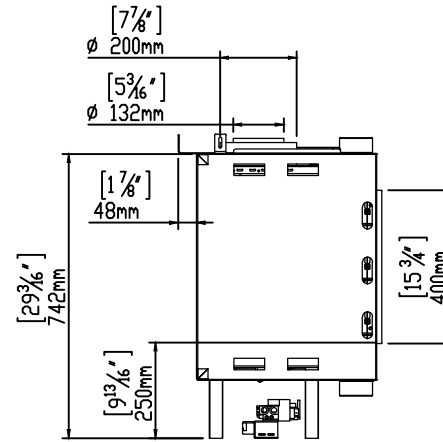

ORTAL

YOUR LIFE. YOUR FIRE

170 RS

8/15/2018

Heat Barrier Options: Screen or Double Glass

*Double Glass comes with fans underneath the firebox that are not pictured here.