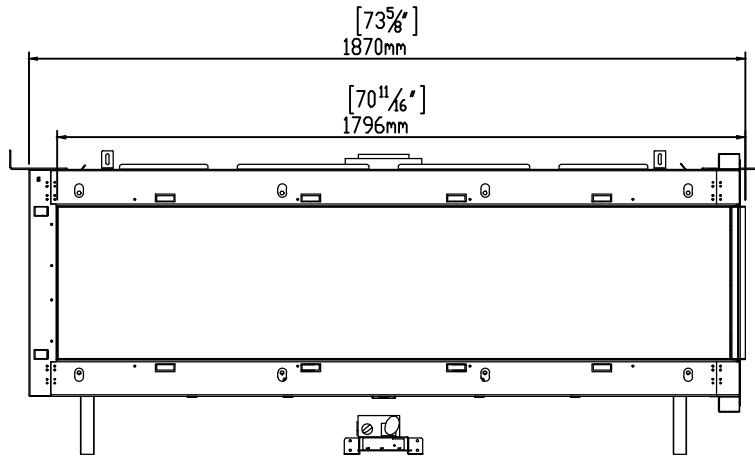

ORTAL

YOUR LIFE. YOUR FIRE

170 RS

8/15/2018

Heat Barrier Options: Screen or Double Glass

*Double Glass comes with fans underneath the firebox that are not pictured here.