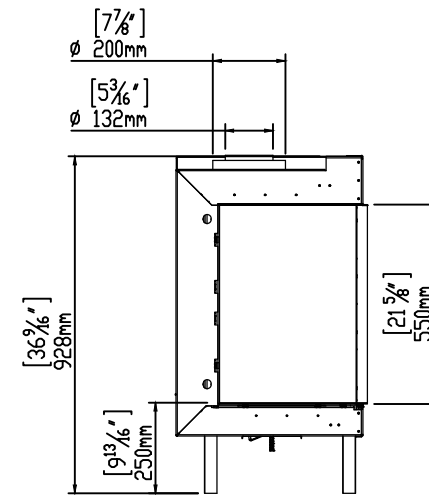

ORTAL 170H LS

YOUR LIFE. YOUR FIRE

8/15/2018

Heat Barrier Options: Screen or Double Glass

*Double Glass comes with fans underneath the firebox that are not pictured here.