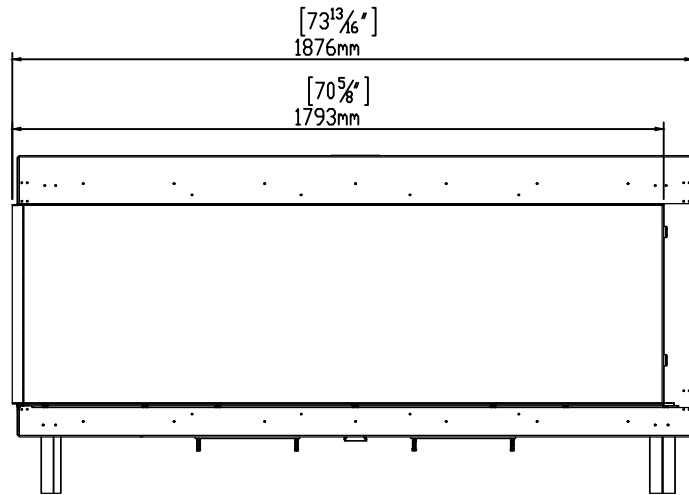

ORTAL 170H LS

YOUR LIFE. YOUR FIRE

8/15/2018

Heat Barrier Options: Screen or Double Glass

*Double Glass comes with fans underneath the firebox that are not pictured here.