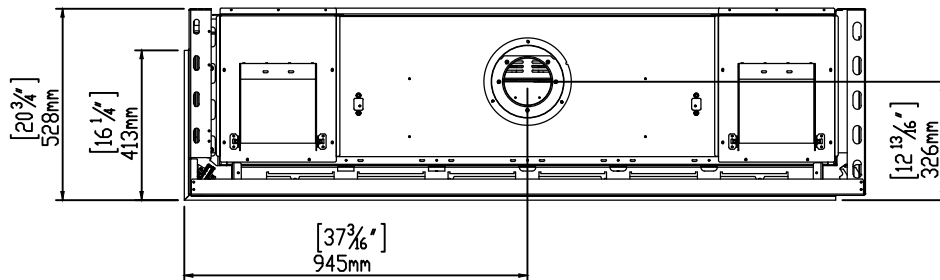

ORTAL 170H LS

YOUR LIFE. YOUR FIRE

8/15/2018

Heat Barrier Options: Screen or Double Glass

*Double Glass comes with fans underneath the firebox that are not pictured here.