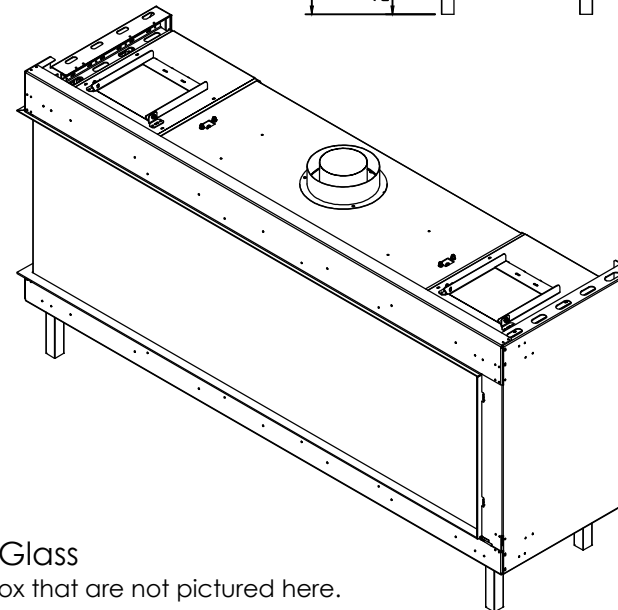

ORTAL 170H LS

YOUR LIFE. YOUR FIRE

8/15/2018

Heat Barrier Options: Screen or Double Glass

*Double Glass comes with fans underneath the firebox that are not pictured here.