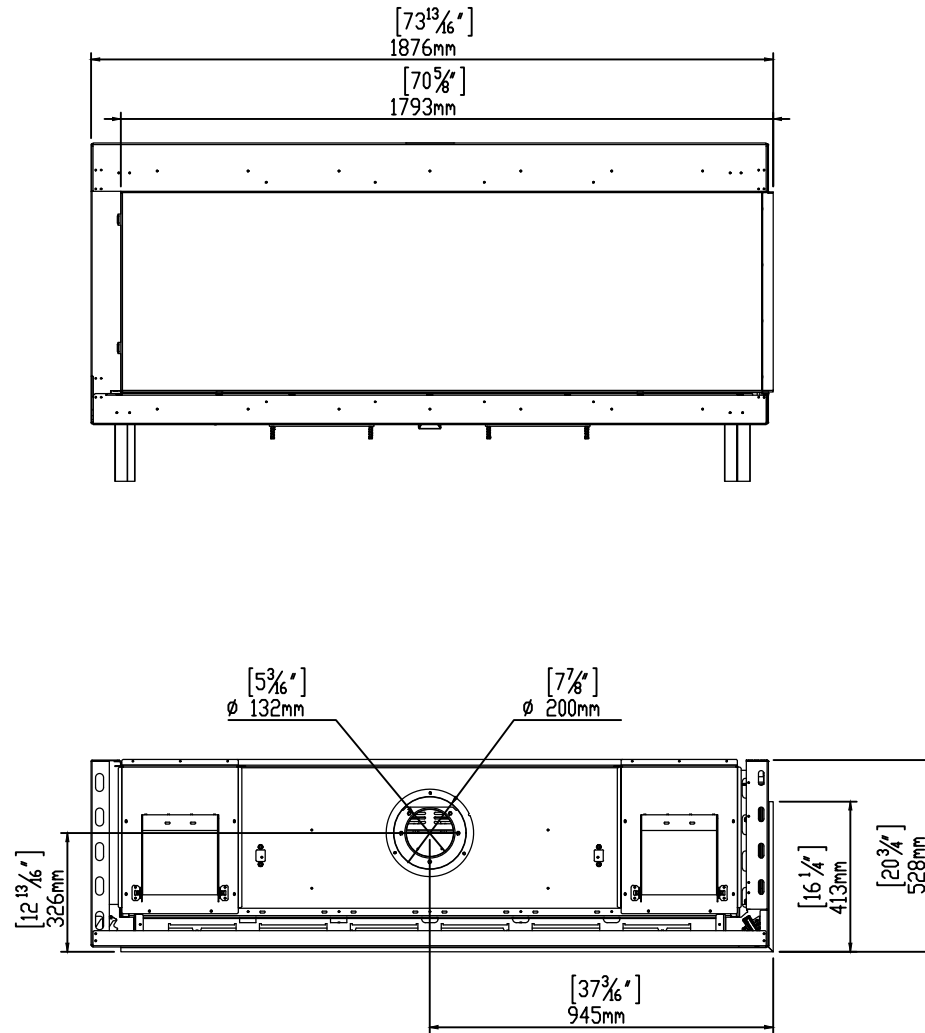

ORTAL
YOUR LIFE. YOUR FIRE

170H RS

8/15/2018

Heat Barrier Options: Screen or Double Glass

*Double Glass comes with fans underneath the firebox that are not pictured here.