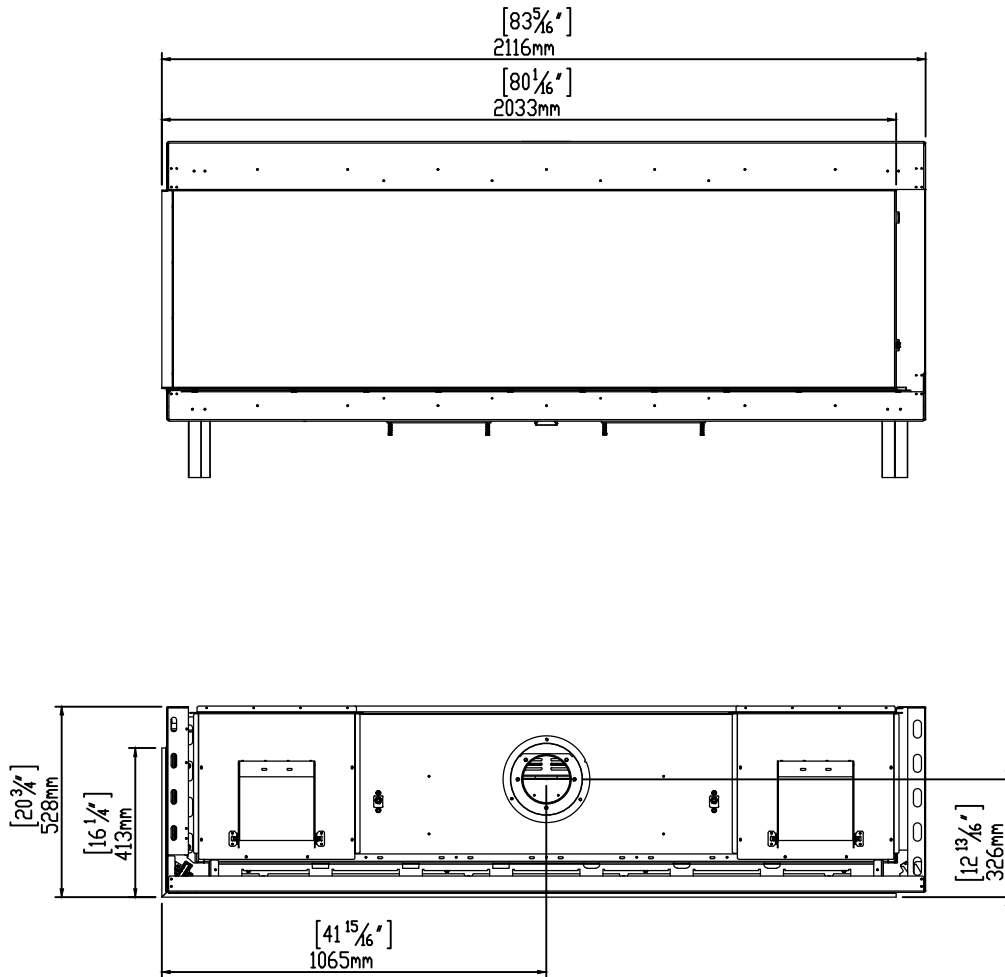

ORTAL
YOUR LIFE. YOUR FIRE

200H LS

8/15/2018

Heat Barrier Options: Screen or Double Glass

*Double Glass comes with fans underneath the firebox that are not pictured here.