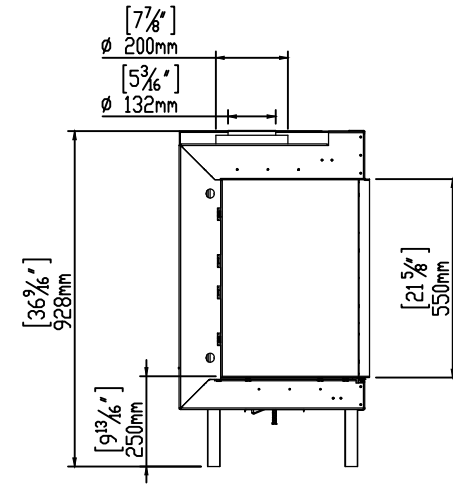

ORTAL
YOUR LIFE. YOUR FIRE

200H LS

8/15/2018

Heat Barrier Options: Screen or Double Glass

*Double Glass comes with fans underneath the firebox that are not pictured here.