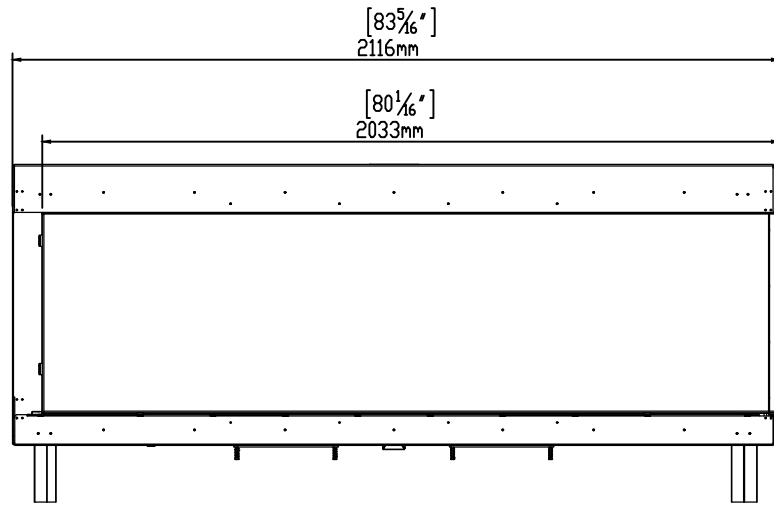

# 200H RS

8/15/2018

Heat Barrier Options: Screen or Double Glass

\*Double Glass comes with fans underneath the firebox that are not pictured here.