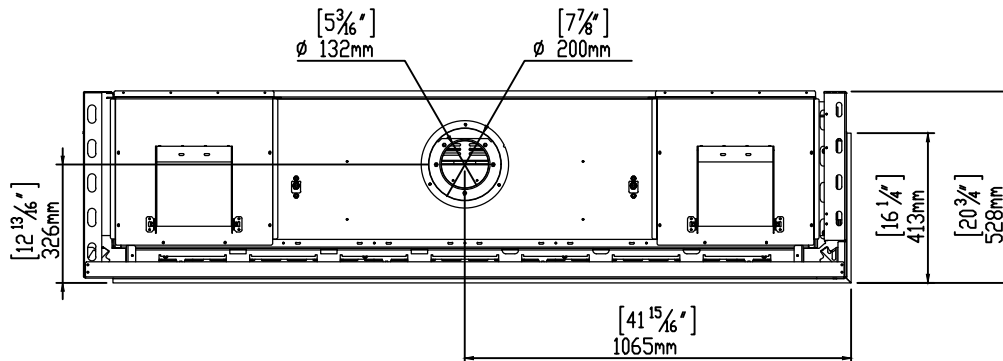

# 200H RS

8/15/2018

Heat Barrier Options: Screen or Double Glass

\*Double Glass comes with fans underneath the firebox that are not pictured here.