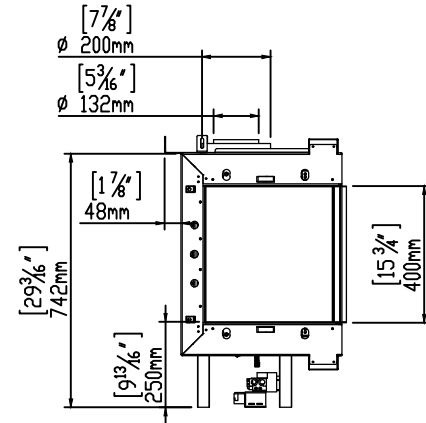

ORTAL

YOUR LIFE. YOUR FIRE

250 LS

8/15/2018

Heat Barrier Options: Screen or Double Glass

*Double Glass comes with fans underneath the firebox that are not pictured here.