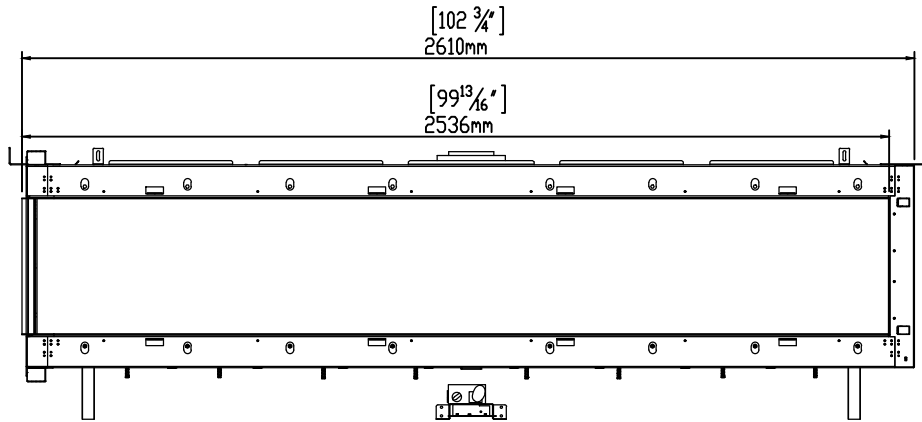

ORTAL

YOUR LIFE. YOUR FIRE

250 LS

8/15/2018

Heat Barrier Options: Screen or Double Glass

*Double Glass comes with fans underneath the firebox that are not pictured here.