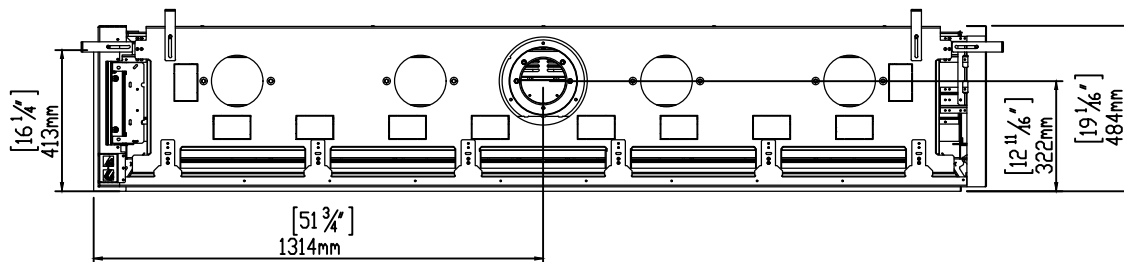

ORTAL

YOUR LIFE. YOUR FIRE

250 LS

8/15/2018

Heat Barrier Options: Screen or Double Glass

*Double Glass comes with fans underneath the firebox that are not pictured here.