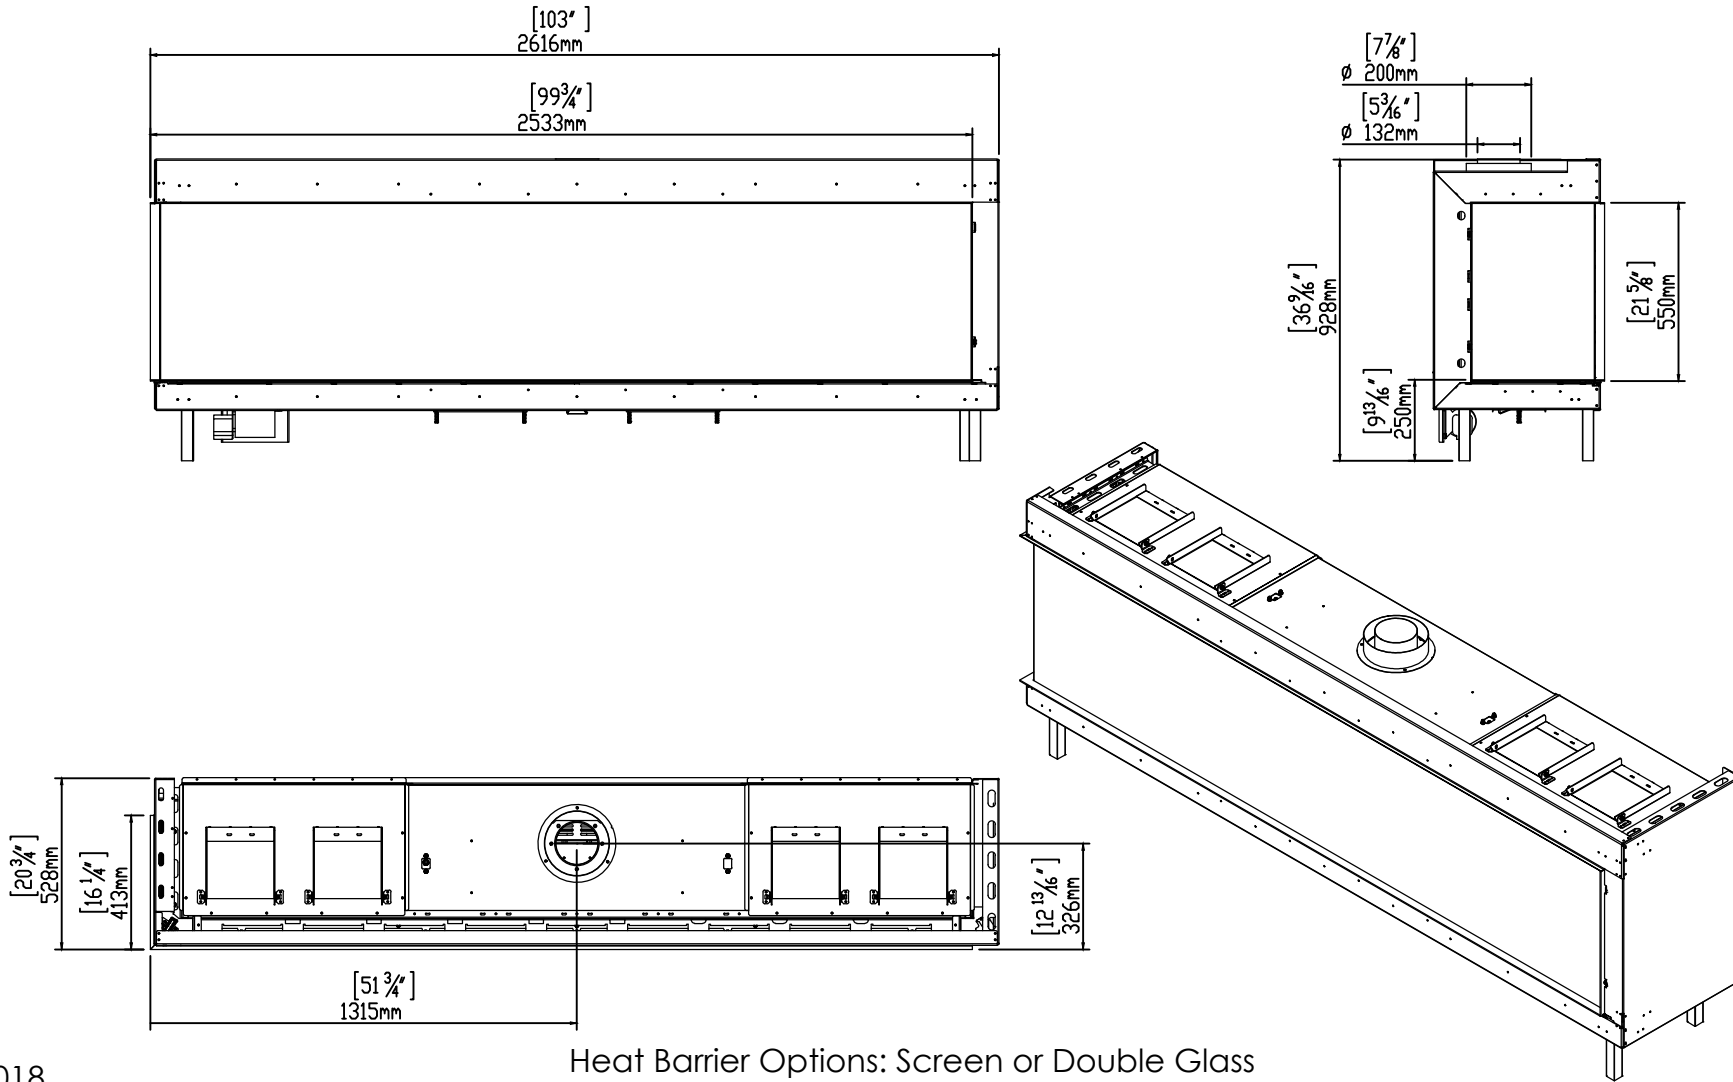

ORTAL
YOUR LIFE. YOUR FIRE

250H LS

8/15/2018

Heat Barrier Options: Screen or Double Glass

*Double Glass comes with fans underneath the firebox that are not pictured here.