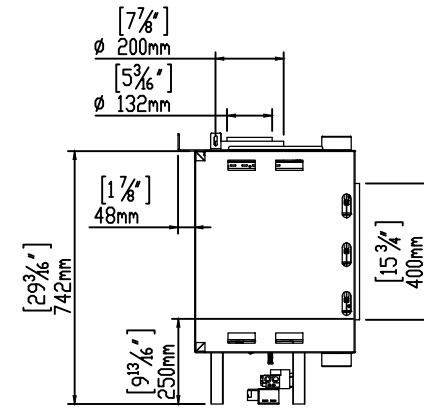

ORTAL
YOUR LIFE. YOUR FIRE

250 RS

8/15/2018

Heat Barrier Options: Screen or Double Glass

*Double Glass comes with fans underneath the firebox that are not pictured here.