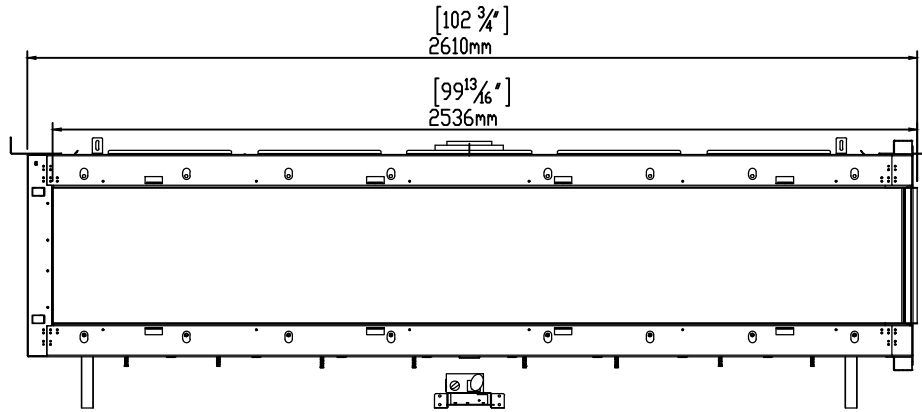

ORTAL
YOUR LIFE. YOUR FIRE

250 RS

8/15/2018

Heat Barrier Options: Screen or Double Glass

*Double Glass comes with fans underneath the firebox that are not pictured here.