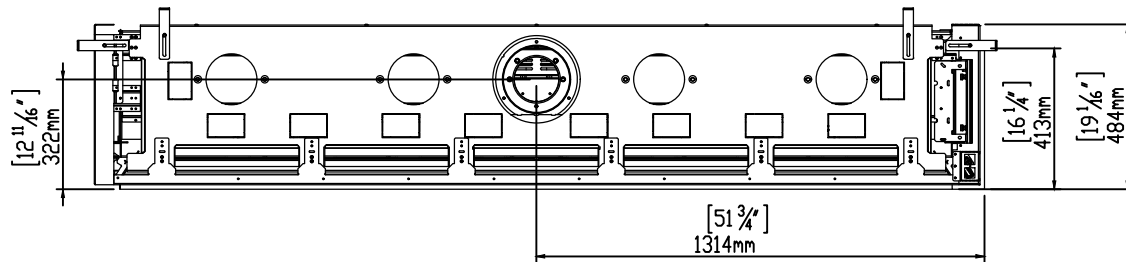

ORTAL
YOUR LIFE. YOUR FIRE

250 RS

8/15/2018

Heat Barrier Options: Screen or Double Glass

*Double Glass comes with fans underneath the firebox that are not pictured here.