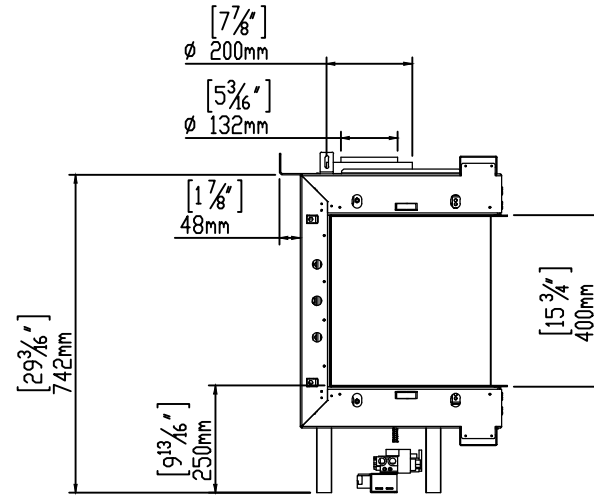

ORTAL
YOUR LIFE. YOUR FIRE

110 TS

8/15/2018

Heat Barrier Options: Screen or Double Glass

*Double Glass comes with fans underneath the firebox that are not pictured here.