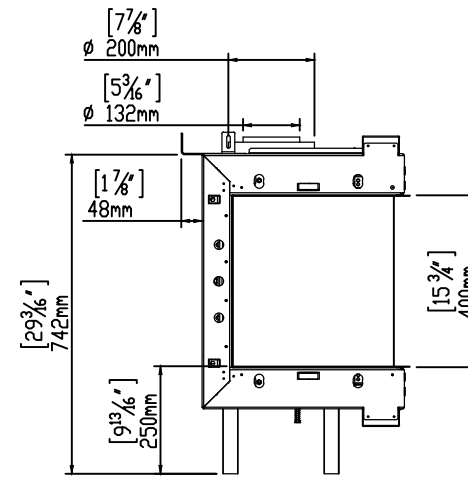

**ORTAL**  
YOUR LIFE. YOUR FIRE

130 TS

8/15/2018

Heat Barrier Options: Screen or Double Glass

\*Double Glass comes with fans underneath the firebox that are not pictured here.