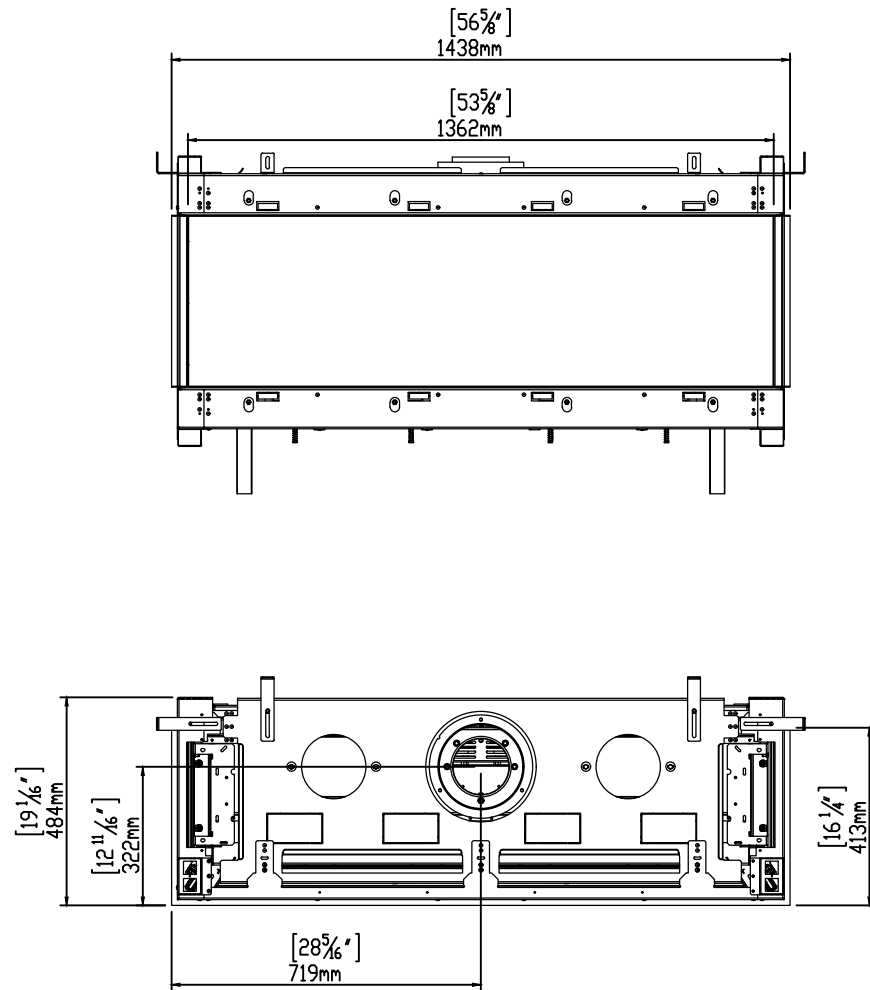

**ORTAL**  
YOUR LIFE. YOUR FIRE

130 TS

8/15/2018

Heat Barrier Options: Screen or Double Glass

\*Double Glass comes with fans underneath the firebox that are not pictured here.