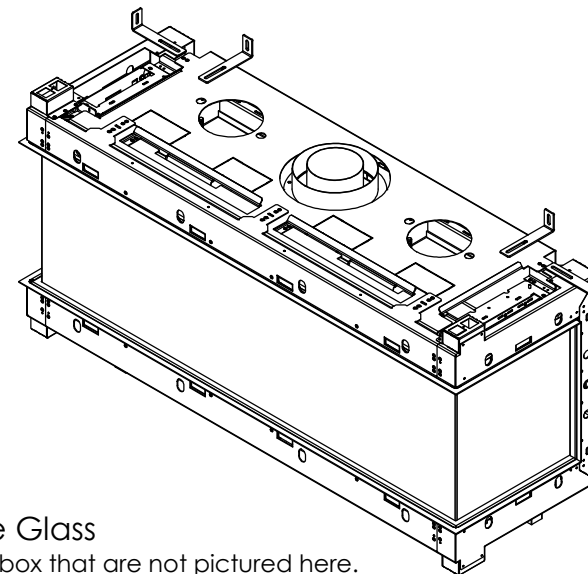

**ORTAL**  
YOUR LIFE. YOUR FIRE

130 TS

8/15/2018

Heat Barrier Options: Screen or Double Glass

\*Double Glass comes with fans underneath the firebox that are not pictured here.