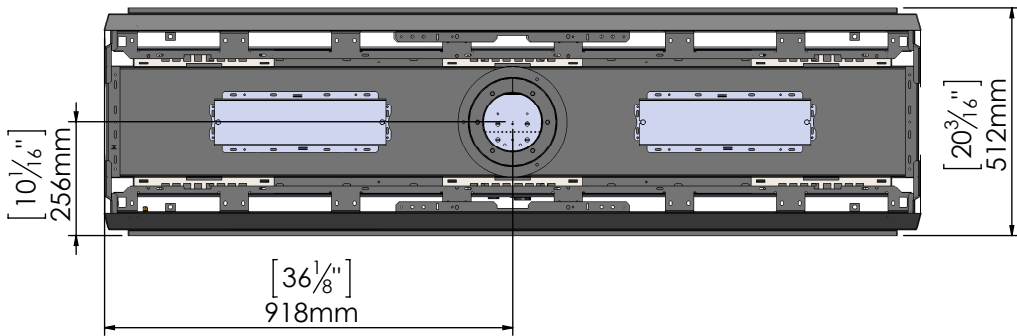

170H Tunnel

Heat Barrier Options: Screen or Double Glass

*Double Glass comes with fans underneath the firebox that are not pictured here.