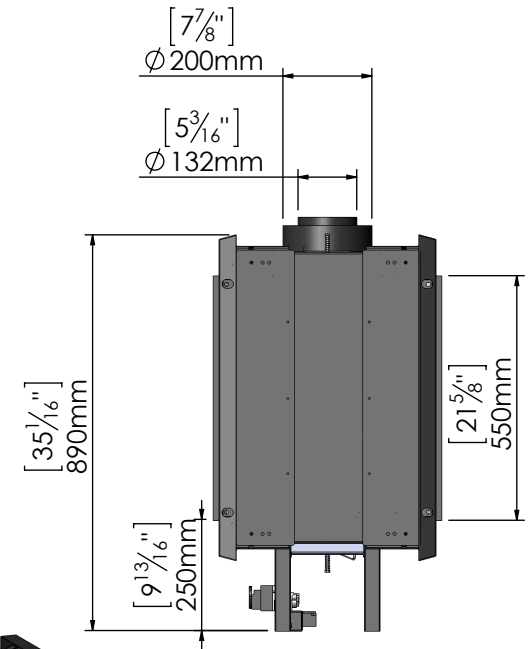

170H Tunnel

Heat Barrier Options: Screen or Double Glass

*Double Glass comes with fans underneath the firebox that are not pictured here.