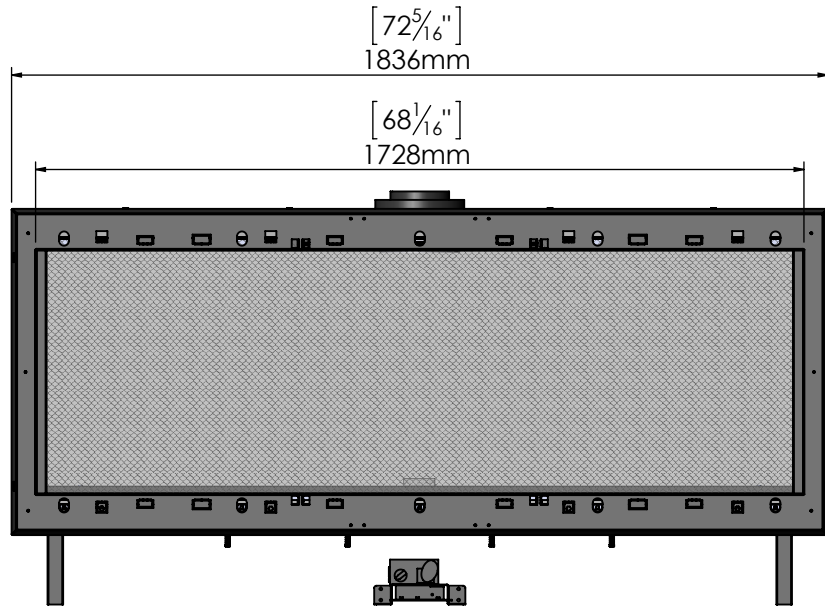

170H Tunnel

Heat Barrier Options: Screen or Double Glass

*Double Glass comes with fans underneath the firebox that are not pictured here.