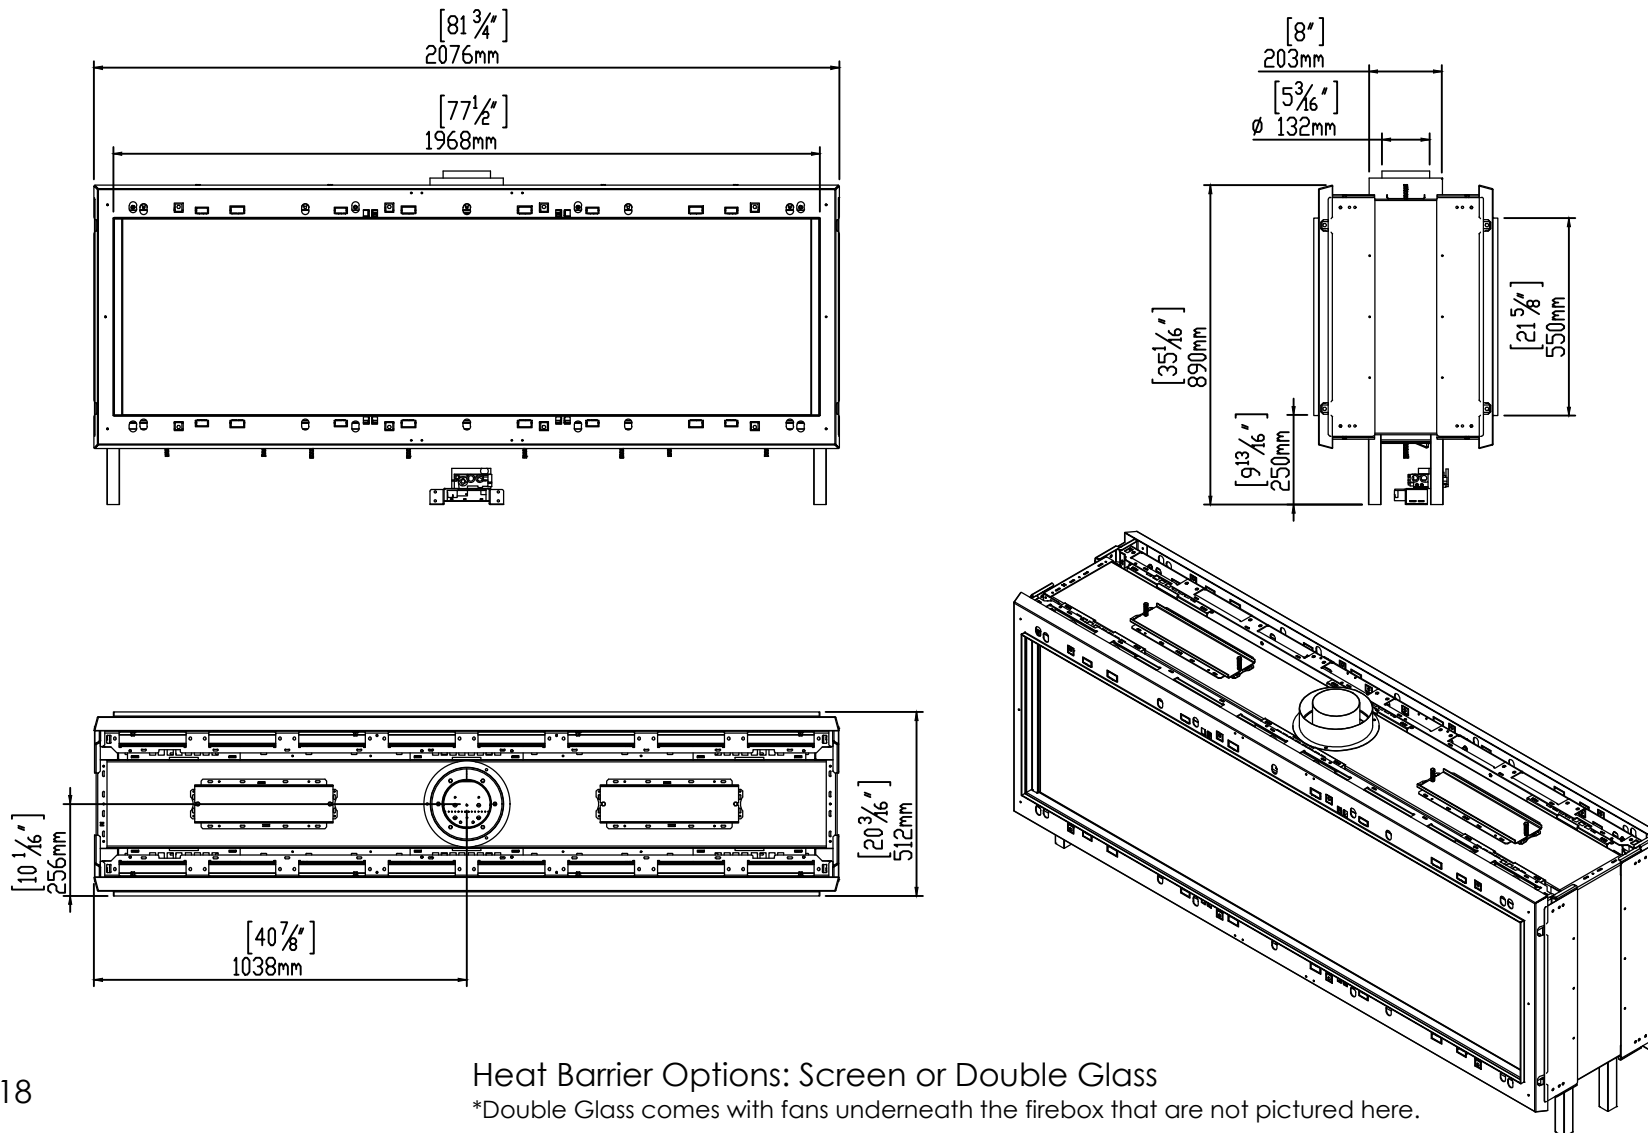

200H Tunnel

8/15/2018

Heat Barrier Options: Screen or Double Glass

*Double Glass comes with fans underneath the firebox that are not pictured here.