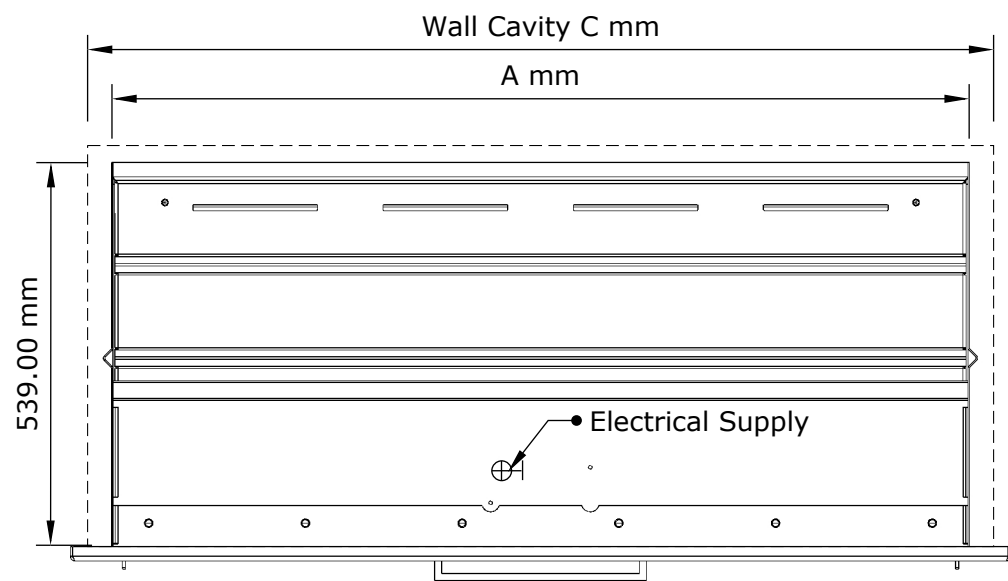

Front View

Side View

Top View

3D View

SAFIRE

A	B	C
830	920	870
1030	1120	1070
1230	1320	1270
1430	1520	1470
1630	1720	1670
1830	1920	1870
2030	2120	2070

⊕ | Electrical supply by specialist to top of unit for light fitting

H | Gas supply line by specialist to left hand side or back left hand side of unit

Built In Braai Body

© This drawing is copyright and remains the property of Firescience . It may not be retained, copied or used without written consent.