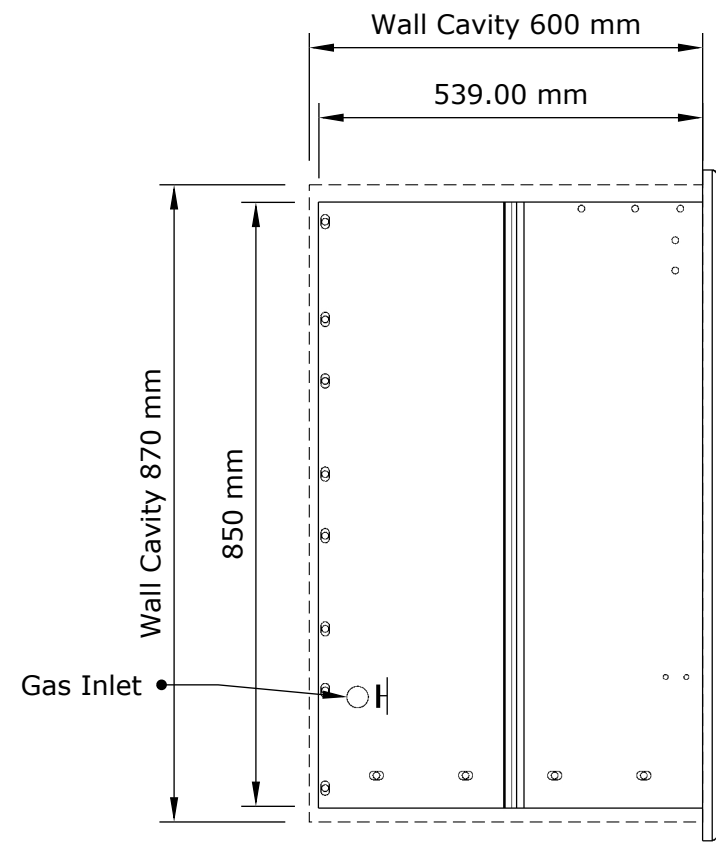

Front View

Side View

Top View

3D View

SAFIRE

A	B	C
830	920	870
1030	1120	1070
1230	1320	1270
1430	1520	1470
1630	1720	1670
1830	1920	1870
2030	2120	2070

⊕ | Electrical supply by specialist to top of unit for light fitting

H | Gas supply line by specialist to left hand side or back left hand side of unit

Built In Braai Body

© This drawing is copyright and remains the property of Firescience . It may not be retained, copied or used without written consent.