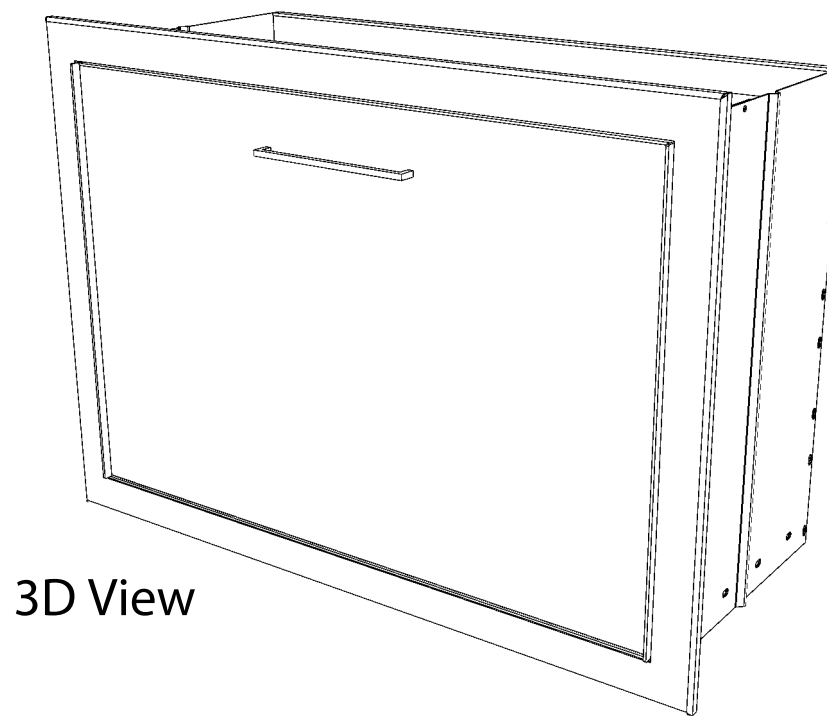

Front View

Side View

Top View

3D View

SAFIRE

A	B	C
830	920	870
1030	1120	1070
1230	1320	1270
1430	1520	1470
1630	1720	1670
1830	1920	1870
2030	2120	2070

⊕ | Electrical supply by specialist to top of unit for light fitting

H | Gas supply line by specialist to left hand side or back left hand side of unit

Built In Braai Body

© This drawing is copyright and remains the property of Firescience . It may not be retained, copied or used without written consent.