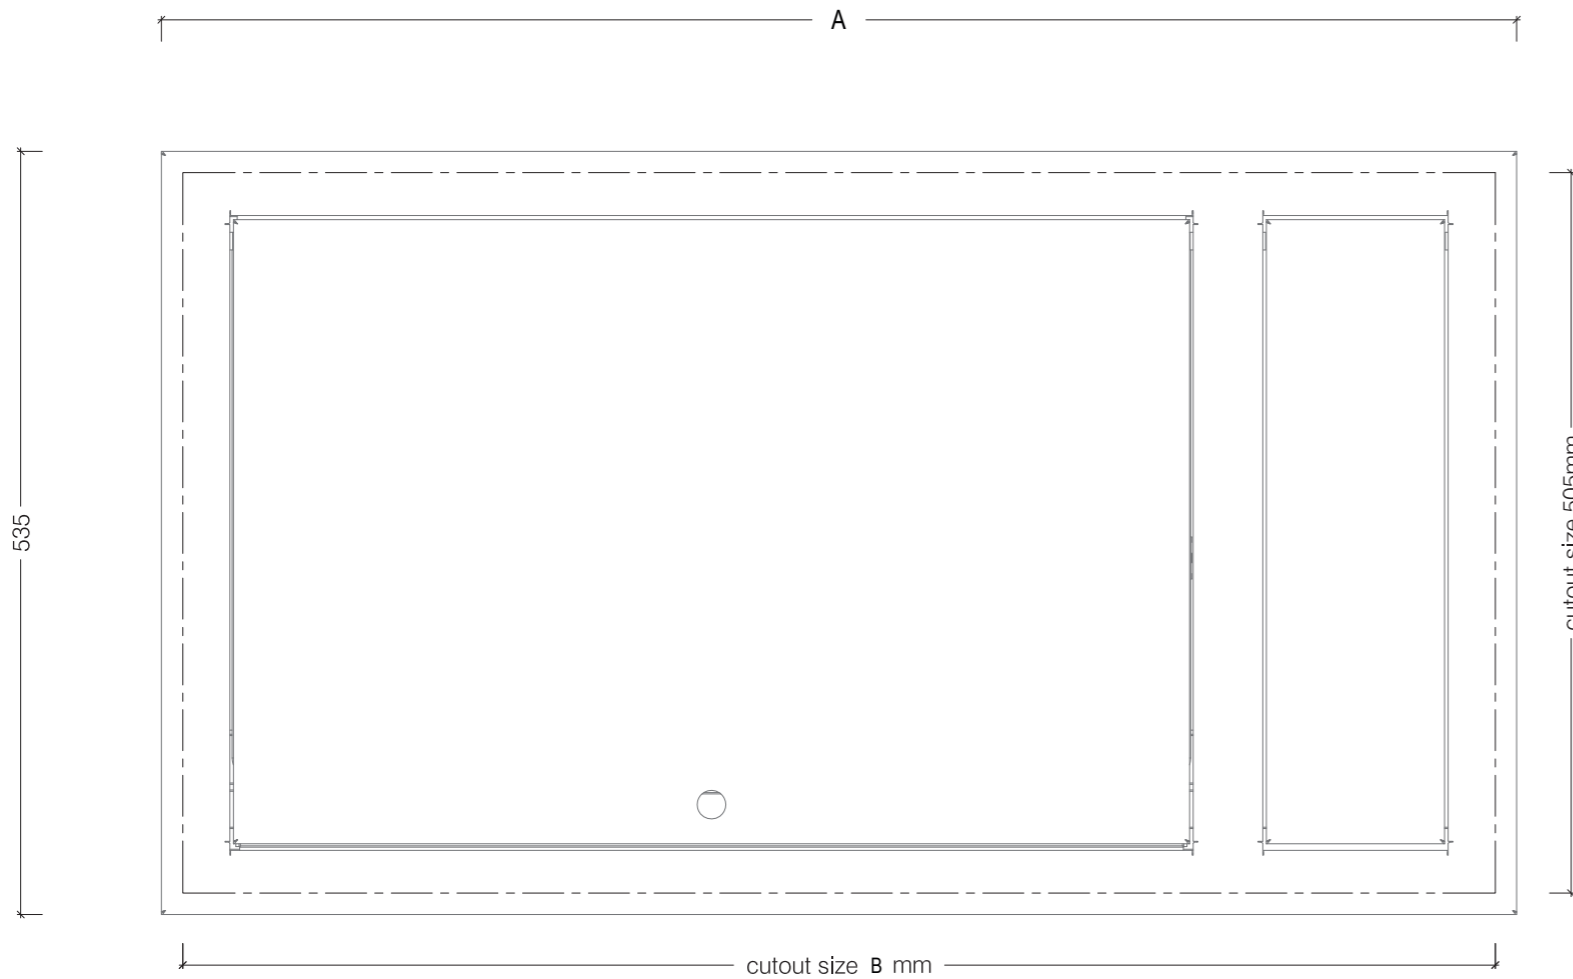

# SAFIRE

A	B
770	740
950	920
1150	1120
1350	1320

Top View

Gas supply line by specialist to right hand side of unit

Front View

Allow Clearance in joinery for drip tray to be removed from the front to clean.

Side View