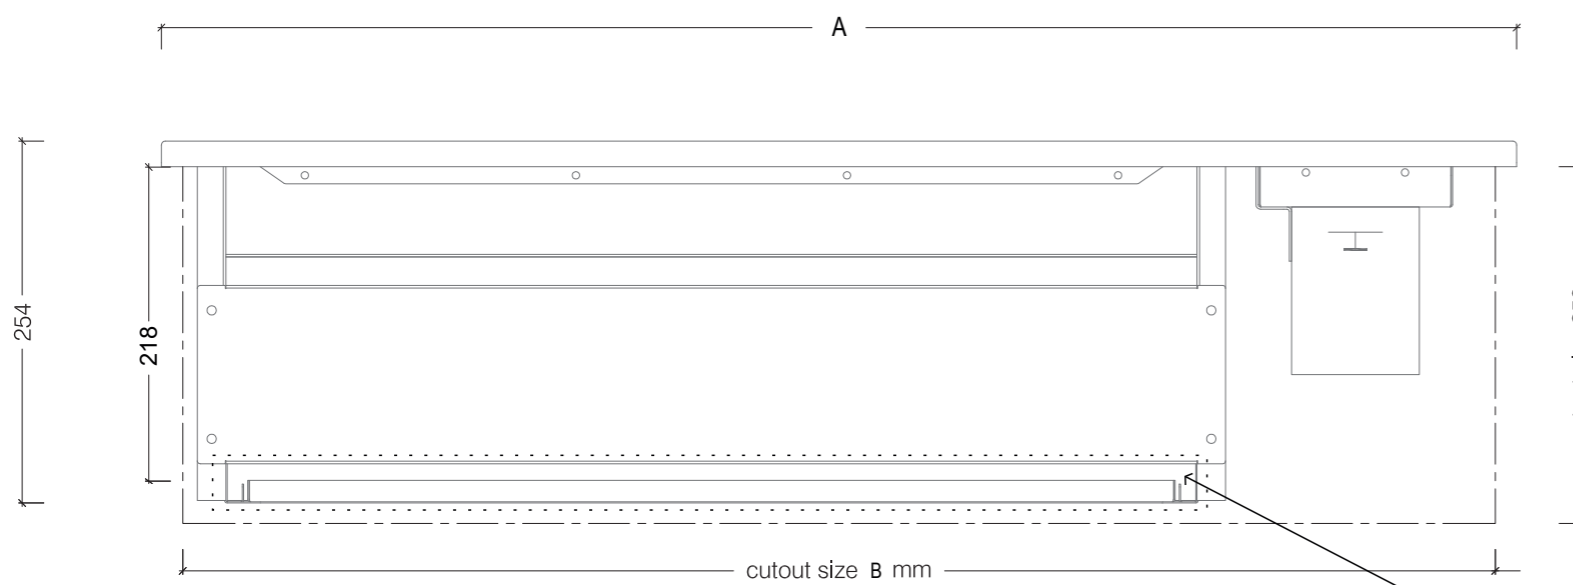

# SAFIRE

A	B
770	740
950	920
1150	1120
1350	1320

Top View

Gas supply line by specialist to right hand side of unit

Front View

Allow Clearance in joinery for drip tray to be removed from the front to clean.

Side View