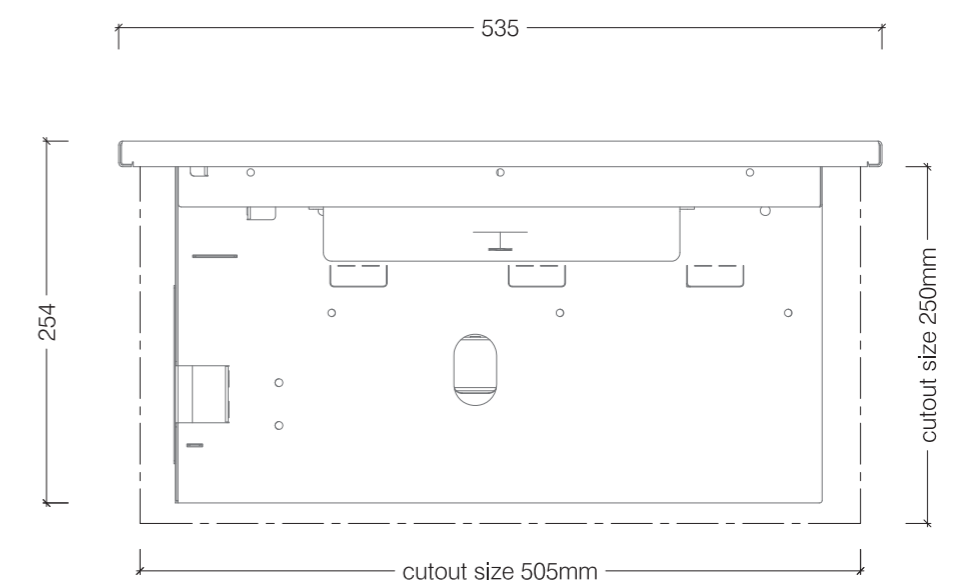

# SAFIRE

A	B
770	740
950	920
1150	1120
1350	1320

Top View

Gas supply line by specialist to right hand side of unit

Front View

Allow Clearance in joinery for drip tray to be removed from the front to clean.

Side View