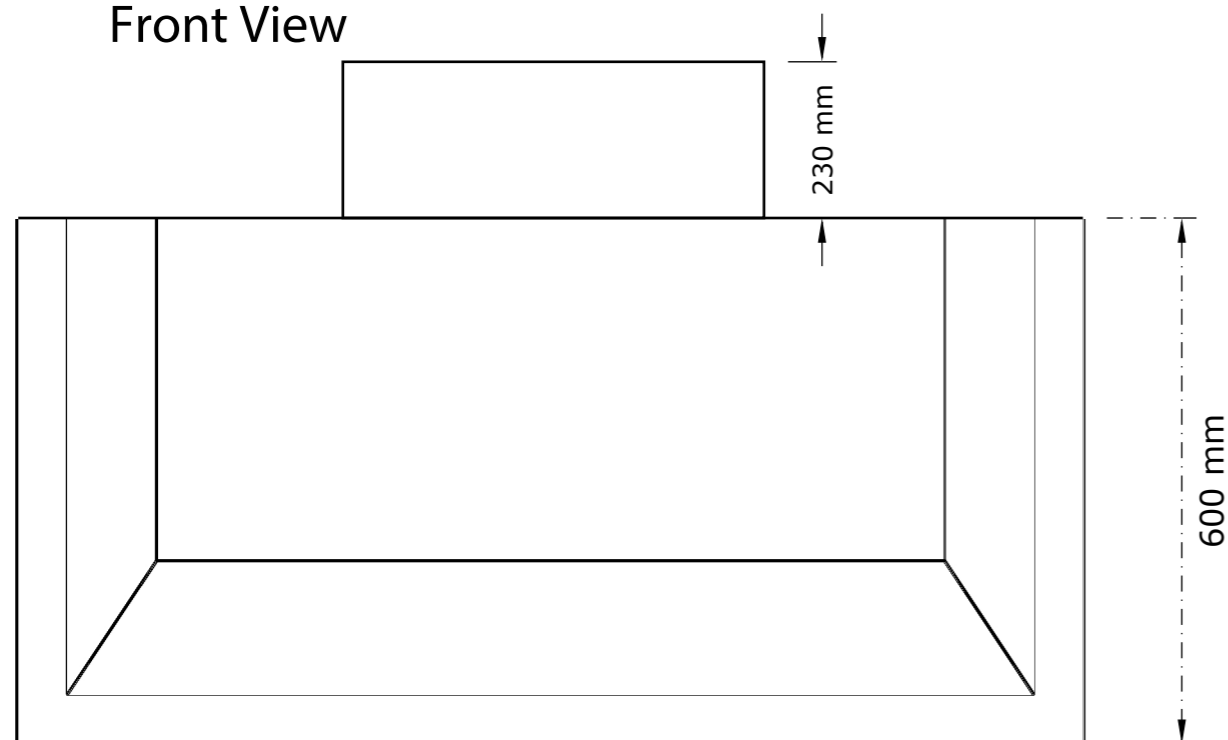

# SAFIRE

Front View

Side View

A	B
1000	680
1200	880
1500	1180

⊕ | Electrical supply by specialist to top of unit for light fitting

Top View

3D View