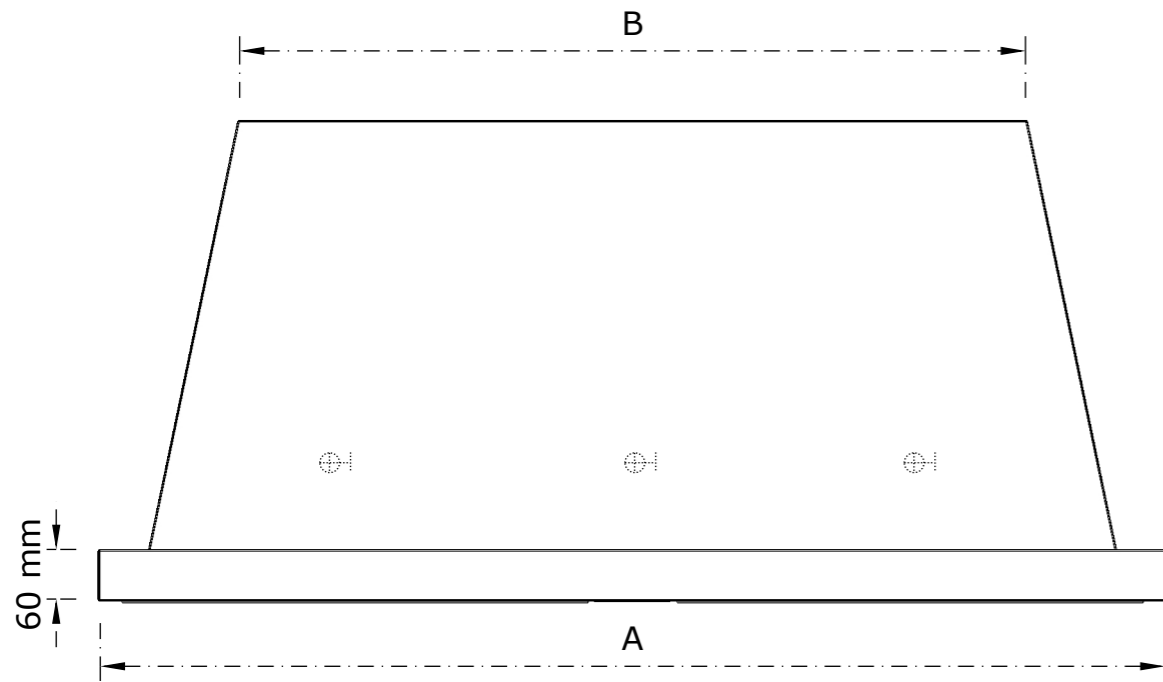

# SAFIRE

Front View

Side View

A	B
1000	680
1200	880
1500	1180

⊕ | Electrical supply by specialist to top of unit for light fitting

Top View

3D View