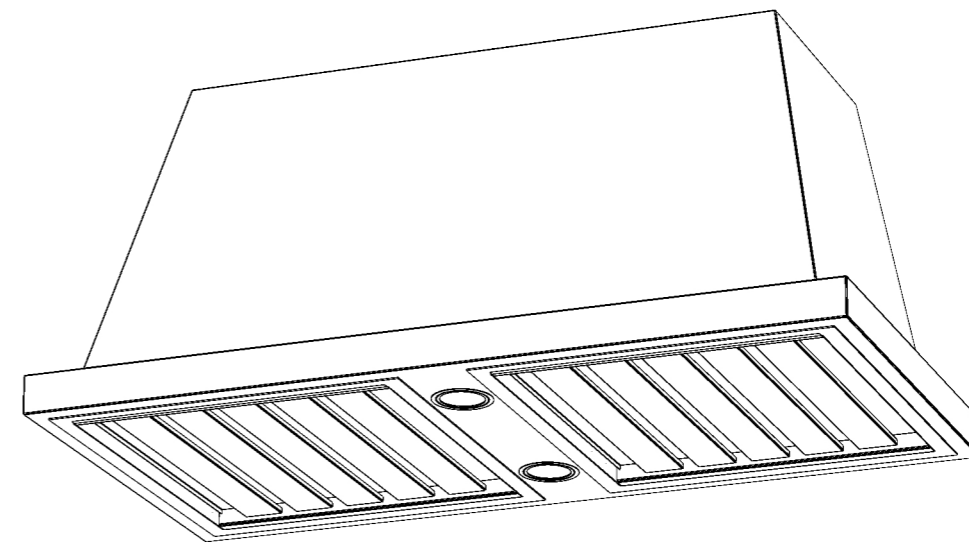

# SAFIRE

Front View

Side View

A	B
1000	680
1200	880
1500	1180

⊕ | Electrical supply by specialist to top of unit for light fitting

Top View

3D View

## Mediterranean WallArt Range Extractor (Rear Exit)

© This drawing is copyright and remains the property of Firescience . It may not be retained, copied or used without written consent.