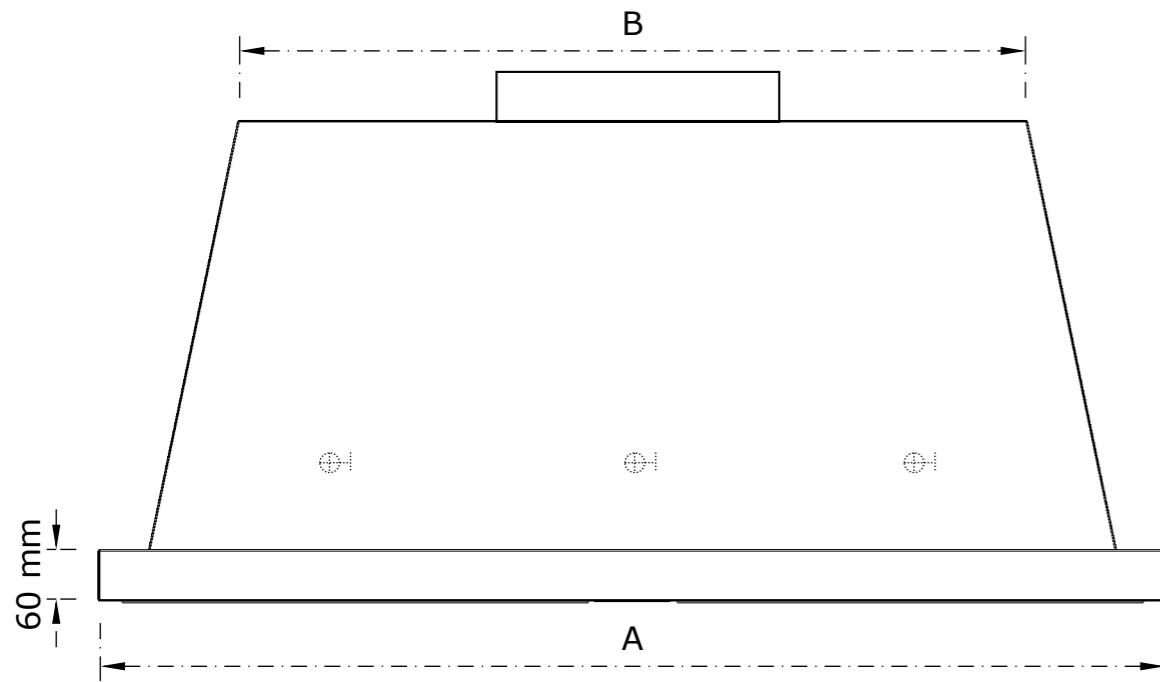

SAFIRE

Front View

Side View

A	B
1000	680
1200	880
1500	1180

⊕ | Electrical supply by specialist to top of unit for light fitting

Top View

3D View

Mediterranean WallArt Range Extractor (Top Exit)