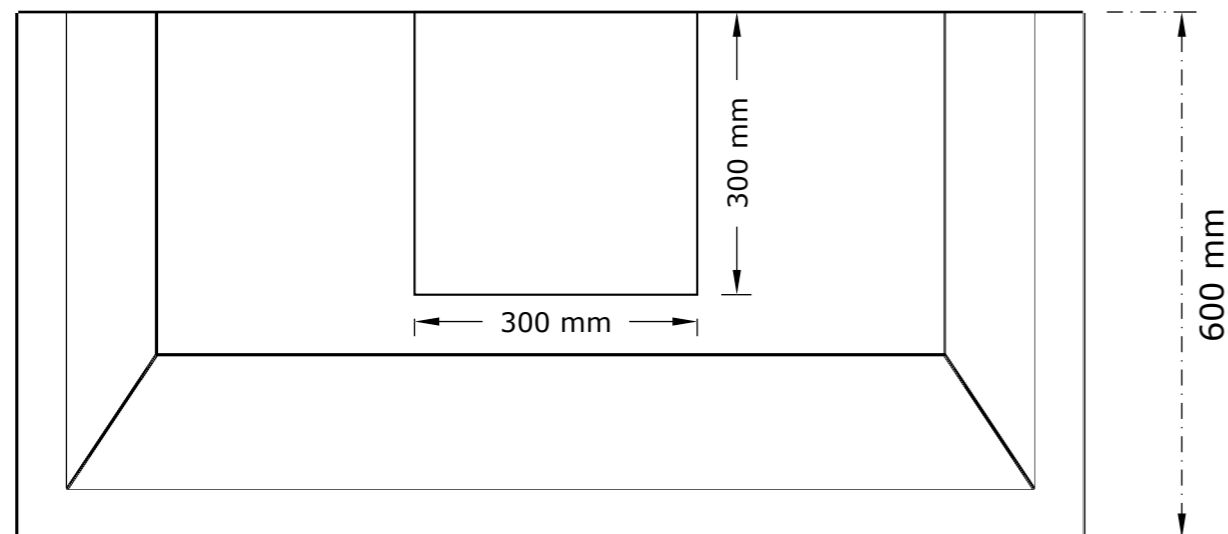

SAFIRE

Front View

Side View

A	B
1000	680
1200	880
1500	1180

⊕ | Electrical supply by specialist to top of unit for light fitting

Top View

3D View

Mediterranean WallArt Range Extractor (Top Exit)