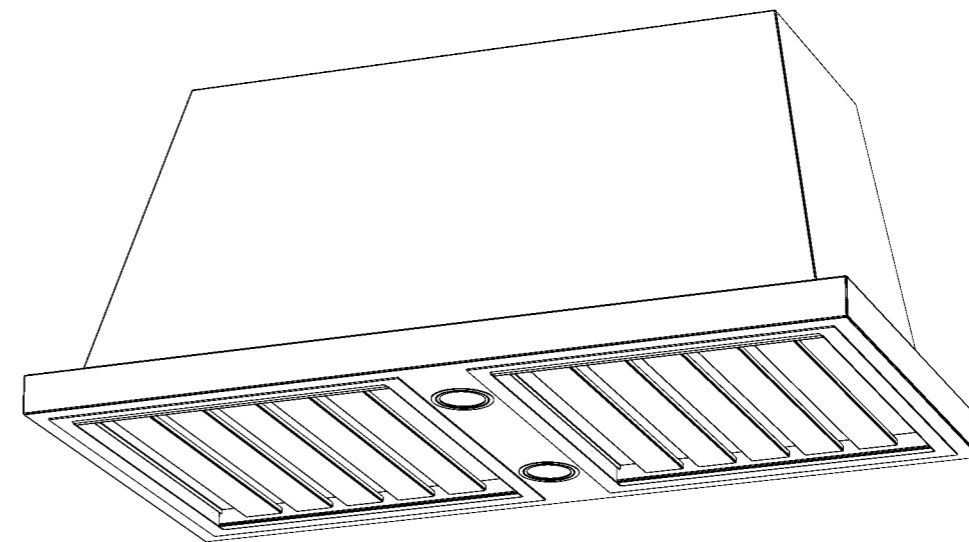

SAFIRE

Front View

Side View

A	B
1000	680
1200	880
1500	1180

⊕ | Electrical supply by specialist to top of unit for light fitting

Top View

3D View

Mediterranean WallArt Range Extractor (Top Exit)