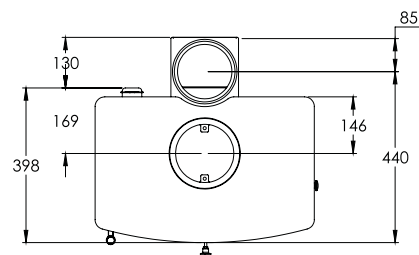

Front

Side

Rear