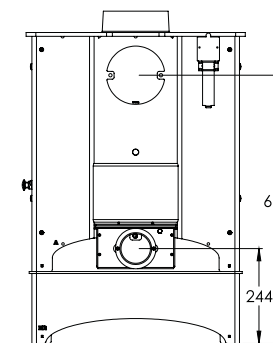

Front

Side

Rear