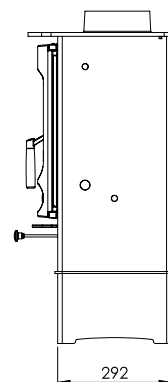

Front

Side

Rear