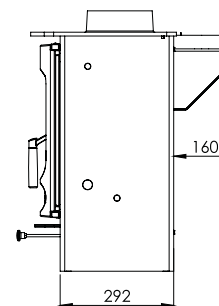

Front

Side

Rear