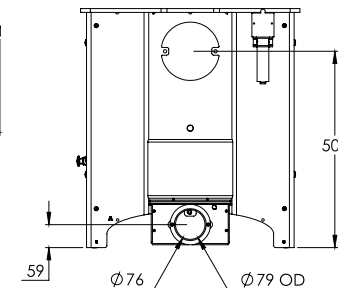

Front

Side

Rear