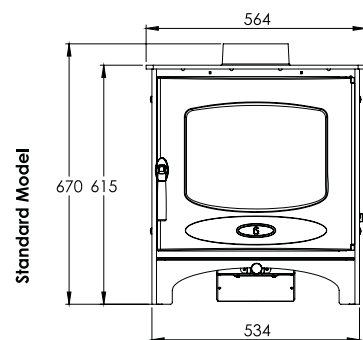

Front

Side

Rear