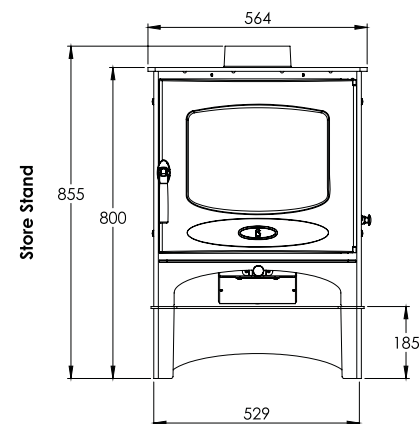

Front

Side

Rear