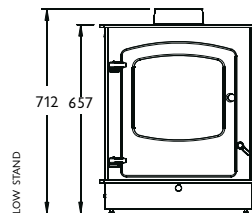

## STOVE DIMENSIONS

With its gentle curved door and soft lines the Charnwood COVE 2 creates a powerful centre point for any room. It delivers a respectable 8kW of heat with a maximum output of 11kW. The base options give the stove three very different looks. The low stand is perfect for fitting the appliance into a standard fireplace opening whilst the store stand and centre stand are ideal for a large inglenook or a freestanding situation.

TOP VIEW

Optional Vertical Rear Flue Adapter

STORE STAND

CENTRE STAND

LOW STAND

← Max dimension with door open = 808

FRONT VIEW

SIDE VIEW

### Maximum Log Length

370mm (14.5 inches)