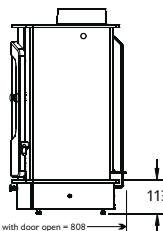

TOP VIEW

Optional Vertical Rear Flue Adapter

STORE STAND

CENTRE STAND

LOW STAND

← Max dimension with door open = 808

FRONT VIEW

SIDE VIEW

### Flue Outlet

Top or Rear 150mm (6") diameter