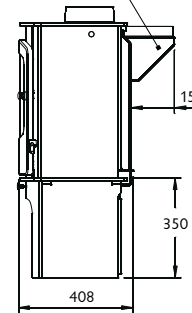

## STOVE DIMENSIONS

With its gentle curved door and soft lines the Charnwood COVE 2 creates a powerful centre point for any room. It delivers a respectable 8kW of heat with a maximum output of 11kW. The base options give the stove three very different looks. The low stand is perfect for fitting the appliance into a standard fireplace opening whilst the store stand and centre stand are ideal for a large inglenook or a freestanding situation.

TOP VIEW

Optional Vertical Rear Flue Adapter

STORE STAND

CENTRE STAND

LOW STAND

← Max dimension with door open = 808

FRONT VIEW

SIDE VIEW

### Flue Outlet

Top or Rear 150mm (6") diameter

### Maximum Log Length

370mm (14.5 inches)