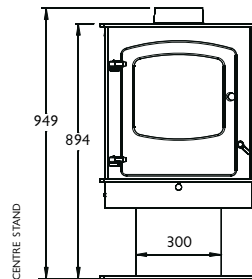

## STOVE DIMENSIONS

With its gentle curved door and soft lines the Charnwood COVE 2 creates a powerful centre point for any room. It delivers a respectable 8kW of heat with a maximum output of 11kW. The base options give the stove three very different looks. The low stand is perfect for fitting the appliance into a standard fireplace opening whilst the store stand and centre stand are ideal for a large inglenook or a freestanding situation.

TOP VIEW

Optional Vertical Rear Flue Adapter

STORE STAND

CENTRE STAND

LOW STAND

← Max dimension with door open = 808

FRONT VIEW

SIDE VIEW

### Flue Outlet

Top or Rear 150mm (6") diameter

### Maximum Log Length

370mm (14.5 inches)