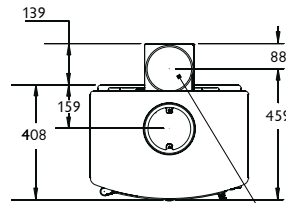

## STOVE DIMENSIONS

With its gentle curved door and soft lines the Charnwood COVE 2 creates a powerful centre point for any room. It delivers a respectable 8kW of heat with a maximum output of 11kW. The base options give the stove three very different looks. The low stand is perfect for fitting the appliance into a standard fireplace opening whilst the store stand and centre stand are ideal for a large inglenook or a freestanding situation.

TOP VIEW

Optional Vertical Rear Flue Adapter

STORE STAND

CENTRE STAND

LOW STAND

← Max dimension with door open = 808

FRONT VIEW

SIDE VIEW

### Flue Outlet

Top or Rear 150mm (6") diameter

### Maximum Log Length

370mm (14.5 inches)