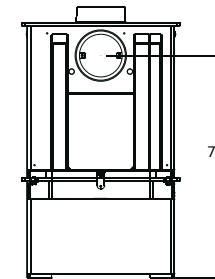

## STOVE DIMENSIONS

With its gentle curved door and soft lines the Charnwood COVE 2 creates a powerful centre point for any room. It delivers a respectable 8kW of heat with a maximum output of 11kW. The base options give the stove three very different looks. The low stand is perfect for fitting the appliance into a standard fireplace opening whilst the store stand and centre stand are ideal for a large inglenook or a freestanding situation.

TOP VIEW

Optional Vertical Rear Flue Adapter

STORE STAND

CENTRE STAND

LOW STAND

← Max dimension with door open = 808

FRONT VIEW

SIDE VIEW

### Flue Outlet

Top or Rear 150mm (6") diameter