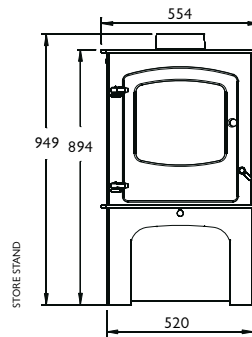

## STOVE DIMENSIONS

With its gentle curved door and soft lines the Charnwood COVE 2 creates a powerful centre point for any room. It delivers a respectable 8kW of heat with a maximum output of 11kW. The base options give the stove three very different looks. The low stand is perfect for fitting the appliance into a standard fireplace opening whilst the store stand and centre stand are ideal for a large inglenook or a freestanding situation.

TOP VIEW

Optional Vertical Rear Flue Adapter

STORE STAND

CENTRE STAND

LOW STAND

← Max dimension with door open = 808

FRONT VIEW

SIDE VIEW

### Flue Outlet

Top or Rear 150mm (6") diameter

### Maximum Log Length

370mm (14.5 inches)