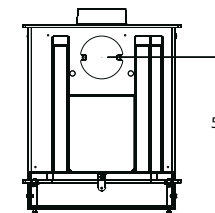

## STOVE DIMENSIONS

With its gentle curved door and soft lines the Charnwood COVE 2 creates a powerful centre point for any room. It delivers a respectable 8kW of heat with a maximum output of 11kW. The base options give the stove three very different looks. The low stand is perfect for fitting the appliance into a standard fireplace opening whilst the store stand and centre stand are ideal for a large inglenook or a freestanding situation.

TOP VIEW

Optional Vertical Rear Flue Adapter

STORE STAND

CENTRE STAND

LOW STAND

← Max dimension with door open = 808

FRONT VIEW

SIDE VIEW