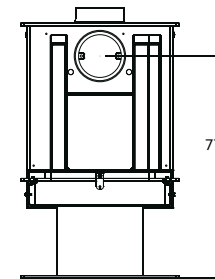

## STOVE DIMENSIONS

With its gentle curved door and soft lines the Charnwood COVE 2 creates a powerful centre point for any room. It delivers a respectable 8kW of heat with a maximum output of 11kW. The base options give the stove three very different looks. The low stand is perfect for fitting the appliance into a standard fireplace opening whilst the store stand and centre stand are ideal for a large inglenook or a freestanding situation.

TOP VIEW

Optional Vertical Rear Flue Adapter

STORE STAND

CENTRE STAND

LOW STAND

← Max dimension with door open = 808

FRONT VIEW

SIDE VIEW

### Flue Outlet

Top or Rear 150mm (6") diameter