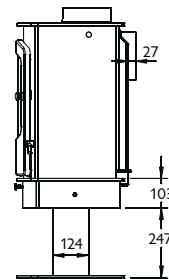

TOP VIEW

Optional Vertical Rear Flue Adapter

STORE STAND

CENTRE STAND

LOW STAND

← Max dimension with door open = 808

FRONT VIEW

SIDE VIEW

### Flue Outlet

Top or Rear 150mm (6") diameter

### Maximum Log Length

370mm (14.5 inches)