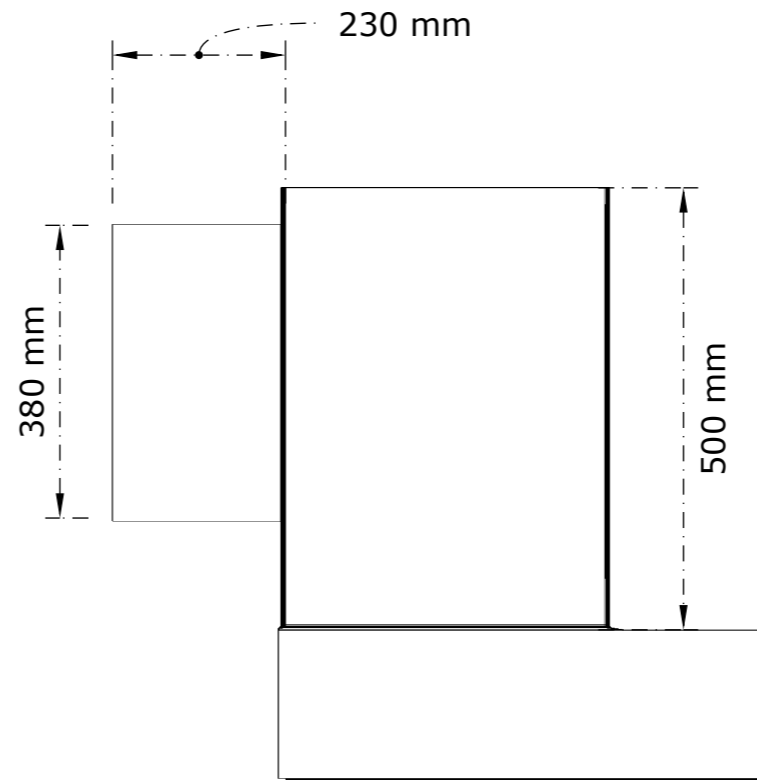

SAFIRE

Front View

Side View

A
1500
1200
1000

 Electrical supply by specialist to top of unit for light fitting

Top View

3D View

WallArt T-Extractor