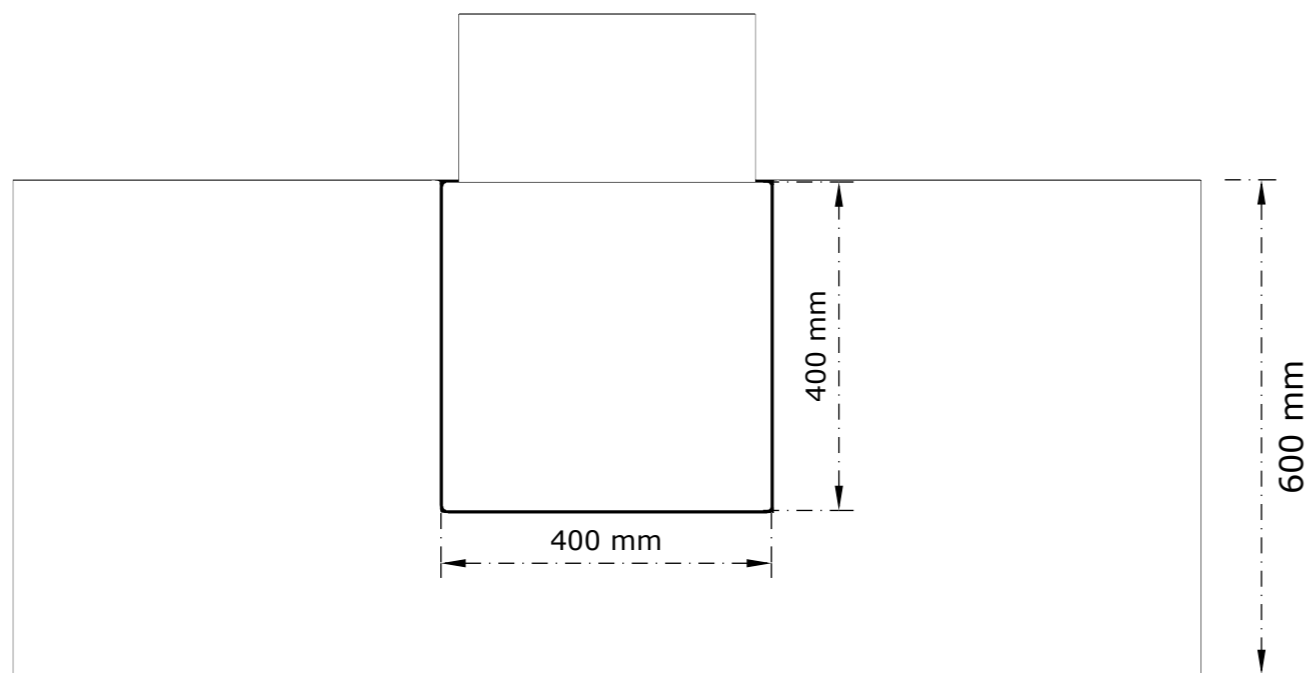

SAFIRE

Front View

Side View

A
1500
1200
1000

 Electrical supply by specialist to top of unit for light fitting

Top View

3D View

WallArt T-Extractor