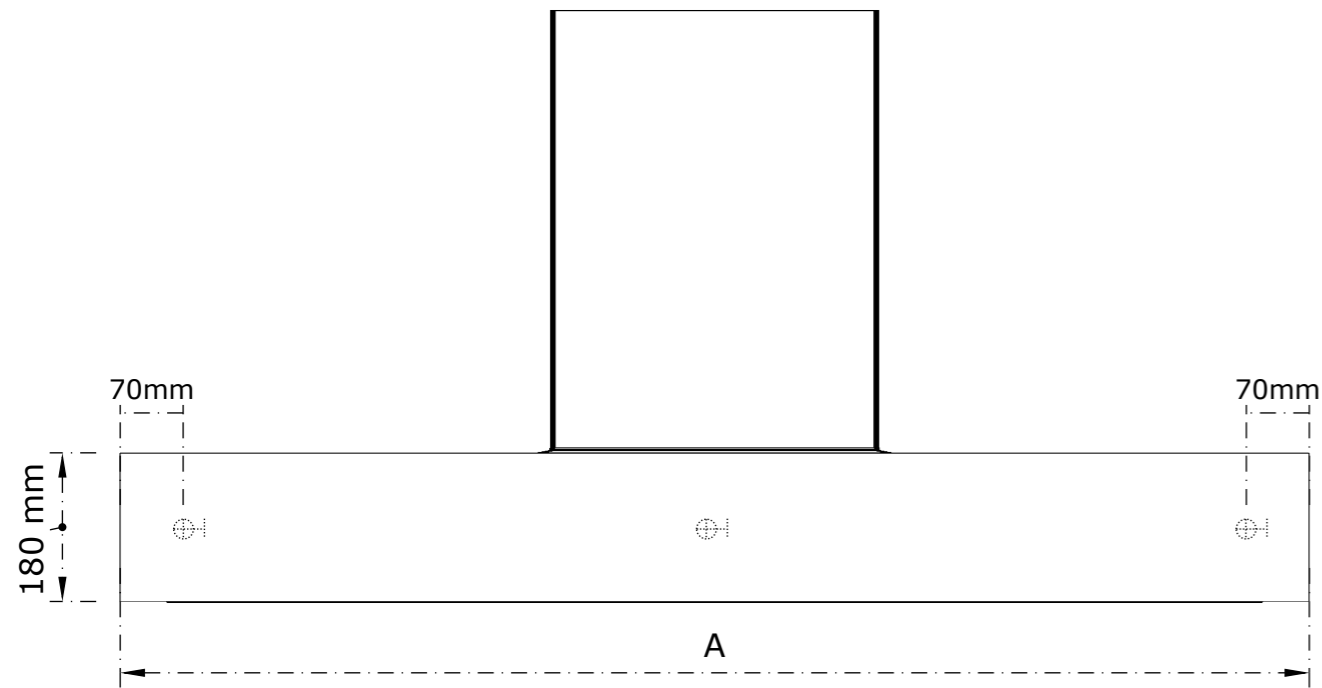

SAFIRE

Front View

Side View

A
1500
1200
1000

 Electrical supply by specialist to top of unit for light fitting

Top View

3D View

WallArt T-Extractor