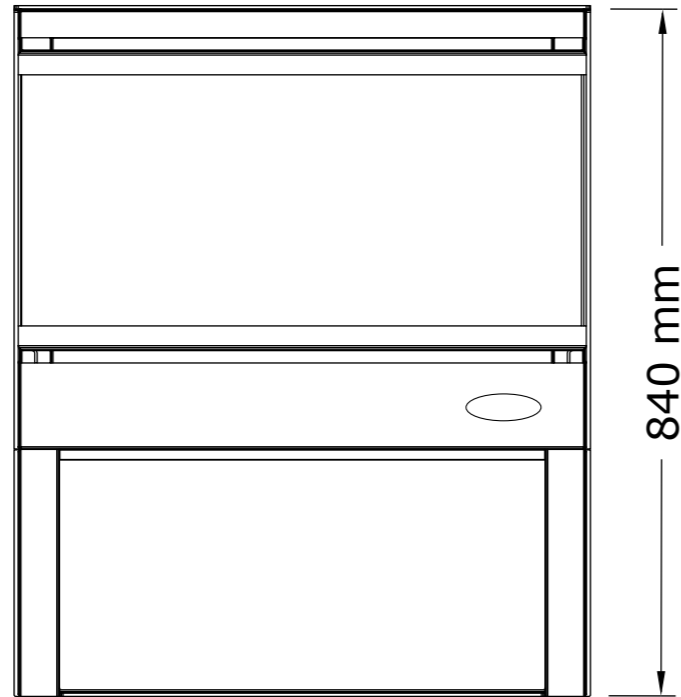

SAFIRE

Front View

Side View

Top View

Emberglo Freestanding Flued Gas Fireplace

© This drawing is copyright and remains the property of SAFire. It may not be retained, copied or used without written consent.