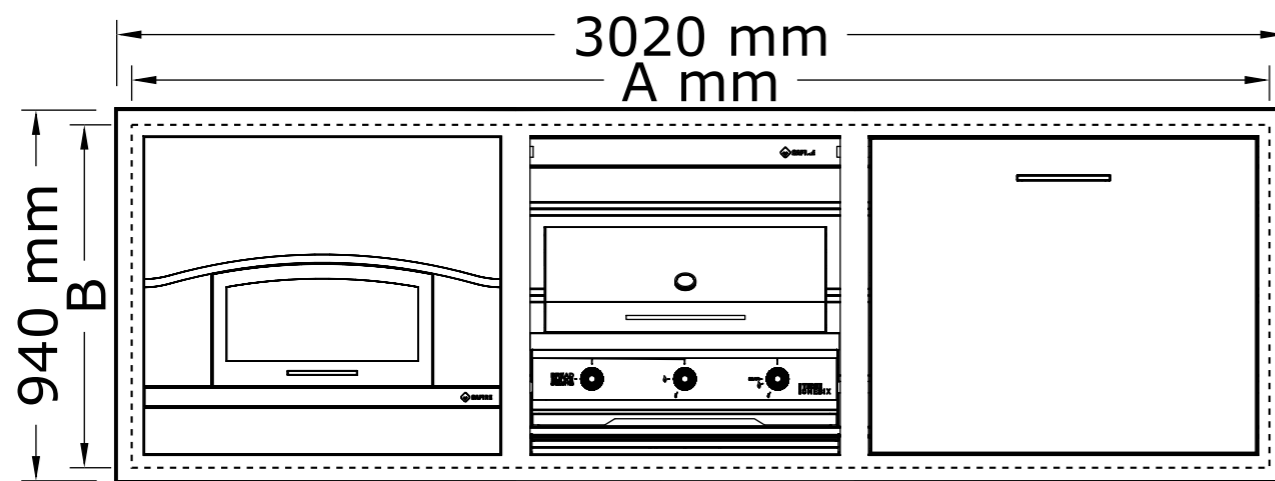

Top View

Cavity Size		
A	B	C
2960mm	875mm	600mm

Front View

3D View

3m Pyro Pizza Gas Wood Combo Braai

© This drawing is copyright and remains the property of SAFire. It may not be retained, copied or used without written consent.