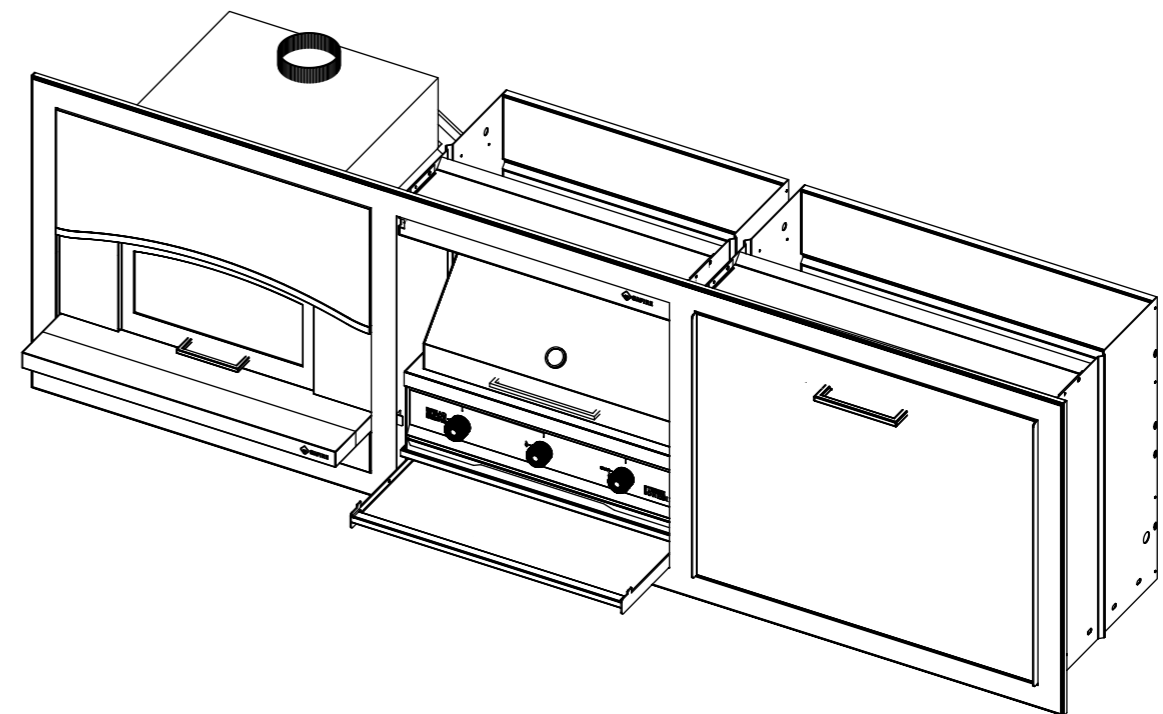

Top View

Cavity Size		
A	B	C
2960mm	875mm	600mm

Front View

3D View

3m Pyro Pizza Gas Wood Combo Braai

© This drawing is copyright and remains the property of SAFire. It may not be retained, copied or used without written consent.