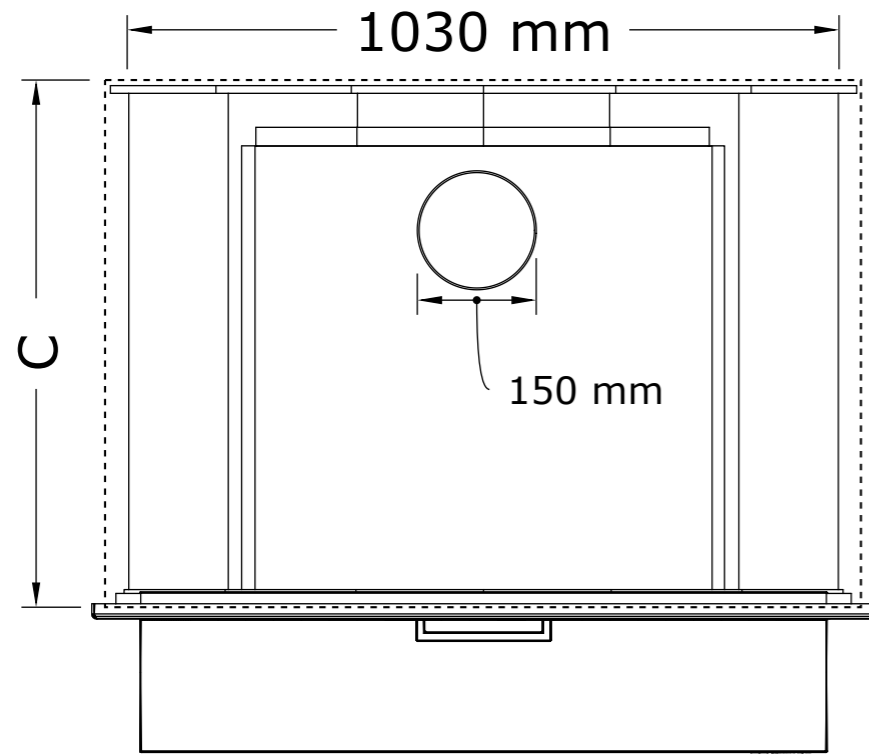

**SAFIRE**

Top View

Cavity Size		
A	B	C
1100mm	875mm	600mm

Front View

3D View