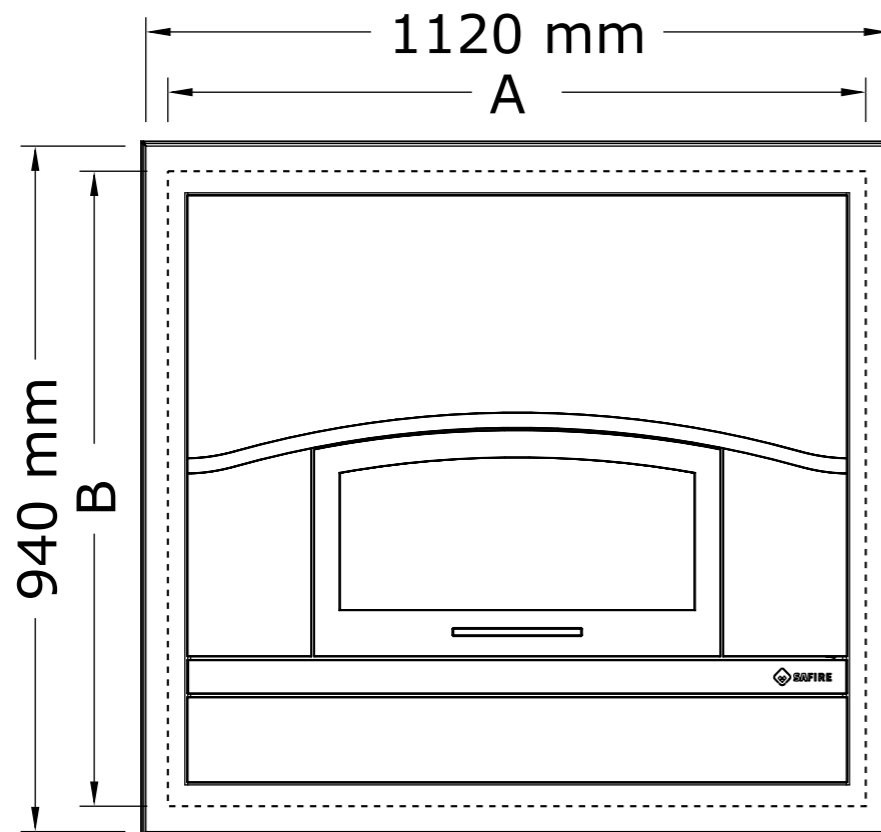

**SAFIRE**

Top View

Cavity Size		
A	B	C
1100mm	875mm	600mm

Front View

3D View